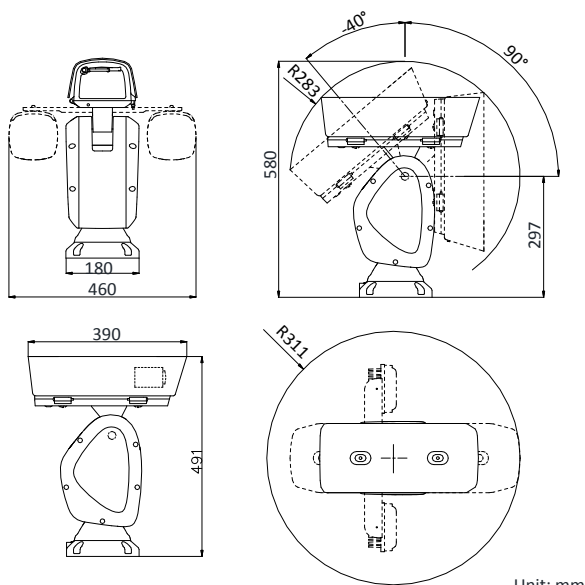

It is calculated based on the camera sensor specification and the criteria given by EN 62676-4: 2015.

DORI	Detect	Observe	Recognize	Identify
Definition	25 px/m	63 px/m	125 px/m	250 px/m
Distance (Tele)	4137.9 m (13575.9 ft)	1642 m (5387.3 ft)	827.6 m (2715.2 ft)	413.8 m (1357.6 ft)

Order Model

DS-2DY9250IX-A (D), 24 VAC

*You are recommended to purchase memory card together with the product if needed. After ordering, the memory card will be installed to product during manufacturing.

Dimensions

Unit: mm

Accessory

Optional

DS-1693ZJ
Wall Mounting Bracket