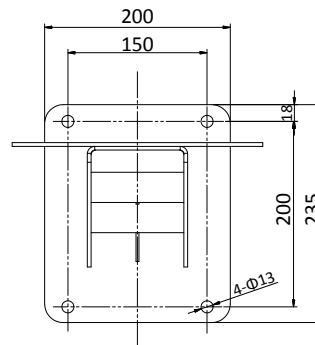

Protection Level	IP68 Standard, TVS 6000V Lightning Protection, Surge Protection and Voltage Transient Protection
Material	SUS316L
Explosion-proof Certificate	TUV 17 ATEX 8118: Ex db IIC T6 Gb/Ex tb IIIC T80°C Db IECEx TUR 17.0049: $\text{Ex II 2 G Ex db IIC T6 Gb/Ex II 2 D Ex tb IIIC T80°C Db}$
Dimensions	445 mm × 245 mm × 510 mm (17.52" × 9.65" × 20.08")
Weight	Approx. 36.7 kg (80.91 lb)

**Available Model**

DS-2DY9236I-CWX(W/316L), 100 VAC to 240 VAC

**Dimensions**

Unit: mm

Unit: mm