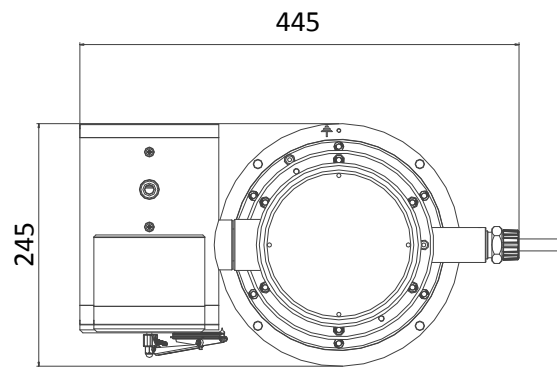

Protection Level	IP68 Standard, TVS 6000V Lightning Protection, Surge Protection and Voltage Transient Protection
Material	SUS316L
Explosion-proof Certificate	TUV 17 ATEX 8118: Ex db IIC T6 Gb/Ex tb IIIC T80°C Db IECEx TUR 17.0049: $\text{Ex II 2 G Ex db IIC T6 Gb/Ex II 2 D Ex tb IIIC T80°C Db}$
Dimensions	445 mm × 245 mm × 510 mm (17.52" × 9.65" × 20.08")
Weight	Approx. 36.7 kg (80.91 lb)

**Available Model**

DS-2DY9236I-CWX(W/316L), 100 VAC to 240 VAC

**Dimensions**

Unit: mm

Unit: mm