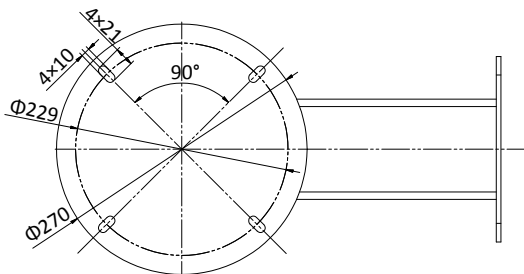

Protection Level	IP68 Standard, TVS 6000V Lightning Protection, Surge Protection and Voltage Transient Protection
Material	SUS316L
Explosion-proof Certificate	TUV 17 ATEX 8118: Ex db IIC T6 Gb/Ex tb IIIC T80°C Db IECEx TUR 17.0049: $\text{Ex II 2 G Ex db IIC T6 Gb/Ex II 2 D Ex tb IIIC T80°C Db}$
Dimensions	445 mm × 245 mm × 510 mm (17.52" × 9.65" × 20.08")
Weight	Approx. 36.7 kg (80.91 lb)

**Available Model**

DS-2DY9236I-CWX(W/316L), 100 VAC to 240 VAC

**Dimensions**

Unit: mm

Unit: mm