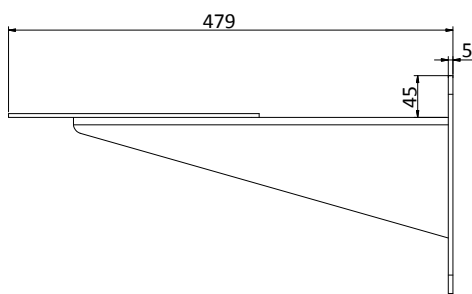

Protection Level	IP68 Standard, TVS 6000V Lightning Protection, Surge Protection and Voltage Transient Protection
Material	SUS316L
Explosion-proof Certificate	TUV 17 ATEX 8118: Ex db IIC T6 Gb/Ex tb IIIC T80°C Db IECEx TUR 17.0049: $\text{Ex II 2 G Ex db IIC T6 Gb/Ex II 2 D Ex tb IIIC T80°C Db}$
Dimensions	445 mm × 245 mm × 510 mm (17.52" × 9.65" × 20.08")
Weight	Approx. 36.7 kg (80.91 lb)

**Available Model**

DS-2DY9236I-CWX(W/316L), 100 VAC to 240 VAC

**Dimensions**

Unit: mm

Unit: mm