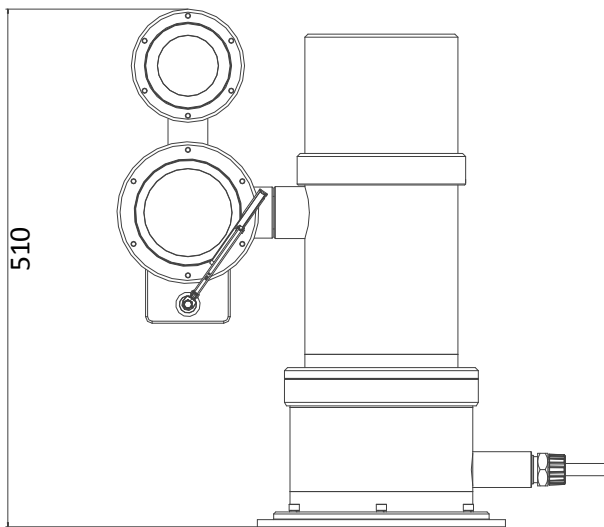

Protection Level	IP68 Standard, TVS 6000V Lightning Protection, Surge Protection and Voltage Transient Protection
Material	SUS316L
Explosion-proof Certificate	TUV 17 ATEX 8118: Ex db IIC T6 Gb/Ex tb IIIC T80°C Db IECEx TUR 17.0049: $\text{Ex II 2 G Ex db IIC T6 Gb/Ex II 2 D Ex tb IIIC T80°C Db}$
Dimensions	445 mm × 245 mm × 510 mm (17.52" × 9.65" × 20.08")
Weight	Approx. 36.7 kg (80.91 lb)

Available Model

DS-2DY9236I-CWX(W/316L), 100 VAC to 240 VAC

Dimensions

Unit: mm