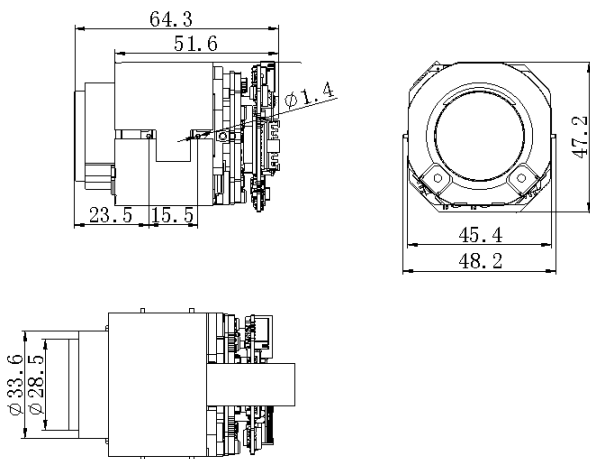

On-board Storage	Yes (no on-board MicroSD card socket)
Interface	36pin FFC (including network interface, RS485, RS232, CVBS, SDHC, alarm in/out, line in/out, power supply)
Communication	RS232 interface, HIKVISION protocol, RS485 interface, Pelco protocol
General	
Operating Conditions	Temperature: -10 °C to 60 °C (14°F to 140°F) Humidity: <90%
Power Consumption	Static: 2.5W Dynamic: 4.5W
Dimension	48.2mm×47.2mm×64.3mm (1.89"×1.85"×2.53")
Weight	150g (0.33lb)

Order Model

DS-2ZMN0407 (D)

Dimensions

Distributed by

**HIKVISION®****Headquarters**

No.555 Qianmo Road, Binjiang District,
Hangzhou 310051, China
T +86-571-8807-5998
overseasbusiness@hikvision.com

Hikvision USA