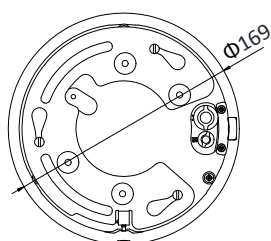

Protection Level	IP66 Standard; 4000V Lightning Protection, Surge Protection and Voltage Transient Protection
Installation	Variable installation methods optional, including ceiling mounting (default), in-ceiling mounting, pendant mounting and wall mounting
Material	Aluminum Alloy
Dimensions	Φ 169 mm × 161 mm (Φ 6.65" × 6.34")
Weight	Approx. 2.45 kg (5.40 lb)

DORI

The DORI (detect, observe, recognize, identify) distance gives the general idea of the camera ability to distinguish persons or objects within its field of view.

It is calculated based on the camera sensor specification and the criteria given by EN 62676-4: 2015.

DORI	Detect	Observe	Recognize	Identify
Definition	25 px/m	63 px/m	125 px/m	250 px/m
Distance (Tele)	216.7 m (710.8 ft)	86.0 m (282.1 ft)	43.3 m (142.2 ft)	21.7 m (71.1 ft)

Available Model

DS-2DE4A404IW-DE (2.8-12 mm)

Dimensions

Unit: mm