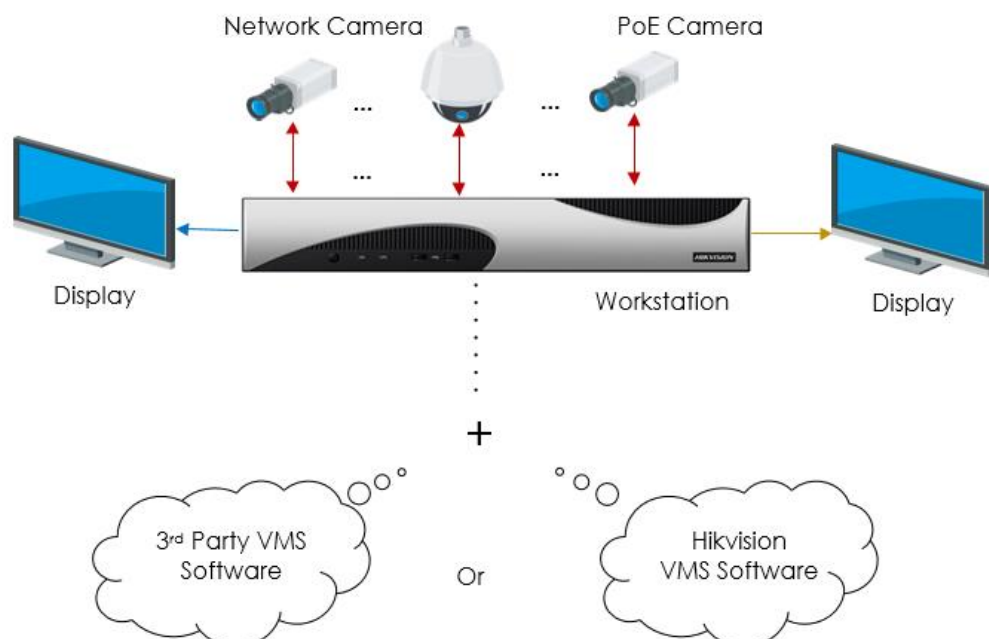

Typical Application