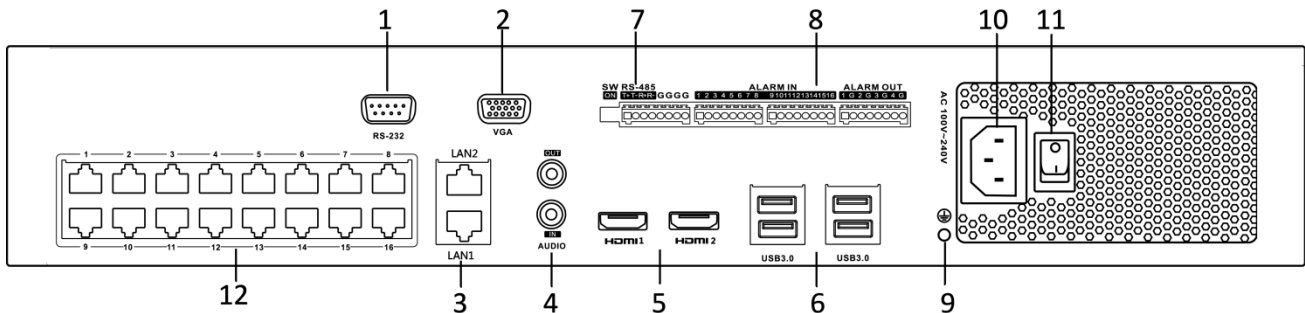

Physical Interfaces

Index	Description	Index	Description
1	RS-232 Serial Interface	7	RS-485 Serial Interface, Terminal Switch
2	VGA Output Interface	8	Alarm Input / Output
3	LAN1 and LAN2 Interfaces	9	GND
4	Audio Input / Output Interface	10	100 to 240 VAC power supply
5	HDMI1 and HDMI2 Interfaces	11	Power Switch
6	4 × USB 3.0 Interface	12	PoE interface (8 interfaces for 8P and 16 interfaces for 16P)