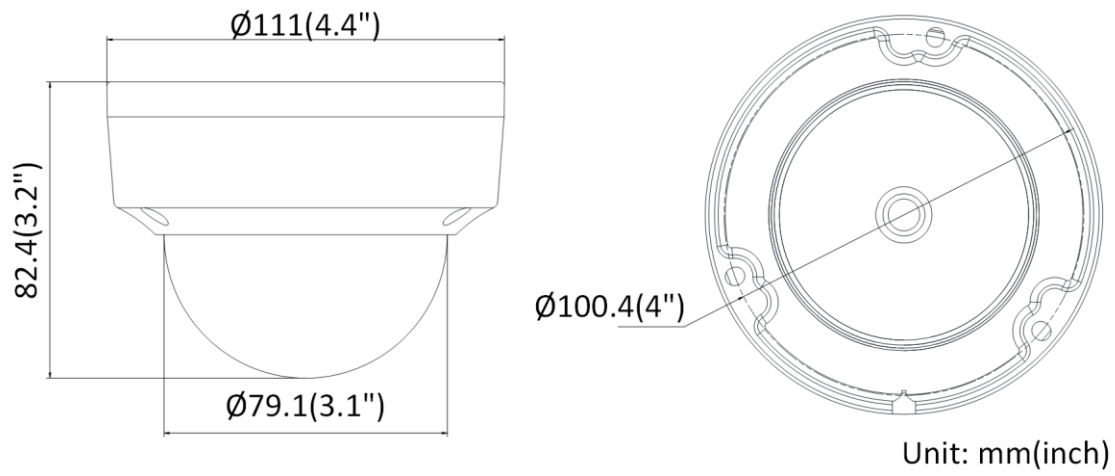

Dimension

Accessory