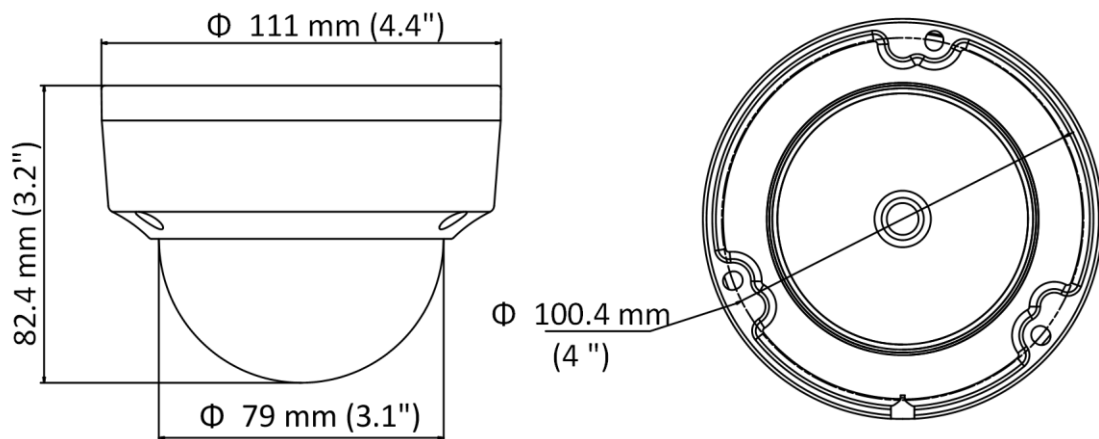

Firmware Version	5.5.83
API	ONVIF (PROFILE S), ISAPI
Simultaneous Live View	Up to 6 channels
User/Host	Up to 32 users 3 levels: Administrator, Operator, and User
Client	iVMS-4200, iVMS-4500, iVMS-5200, Hik-Connect
Web Browser	IE8+, Chrome31.0-44, Firefox30.0-51, Safari8.0-11
Interface	
Communication Interface	1 RJ45 10M/100M self-adaptive Ethernet port
General	
Operating Conditions	-30 °C to +60 °C (-22 °F to +140 °F), Humidity 95% or less (non-condensing)
Power Supply	12 VDC ± 25%, 5.5 mm coaxial power plug;PoE(802.3af, class 3)
Power Consumption and Current	12 VDC,0.3 A, Max. 3.5 W; PoE: (802.3af, 36 V to 57 V), 0.2 A to 0.1 A, Max: 4.5 W
Protection Level	IP67, IK10
Material	Bottom base: metal, front cover & bubble: plastic
Dimensions	Φ 111 mm × 82.4 mm (4.4" × 3.2")
Weight	Camera: approx. 400 g (0.9 lb.) With package: approx. 600 g (1.3 lb.)

Available Model

DS-2CD1121-I (E) (2.8/4 mm)

Dimension

Unit: mm (inch)