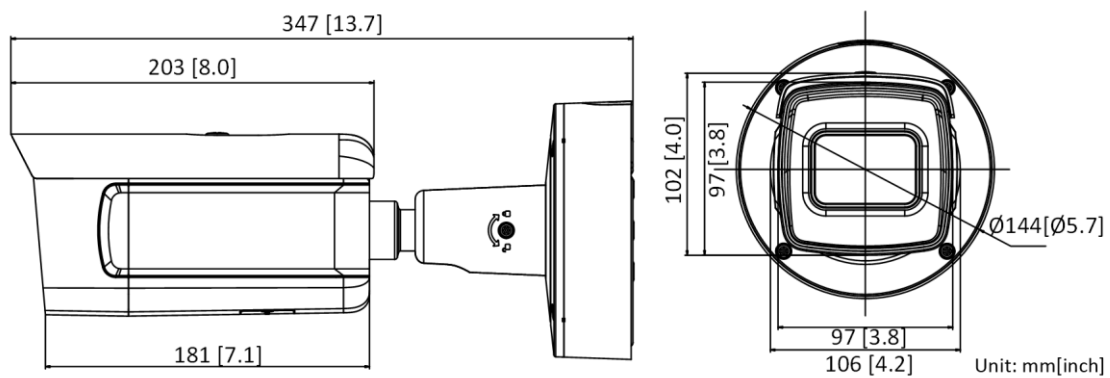

Available Model

DS-2CD5AC5G0-IZS (2.8 to 12 mm), DS-2CD5AC5G0-IZHS (2.8 to 12 mm))

* -H: Heater supported.

Dimension

Accessory

DS-1475ZJ-SUS
Vertical Pole Mount

DS-1476ZJ-SUS
Corner Mount

Distributed by