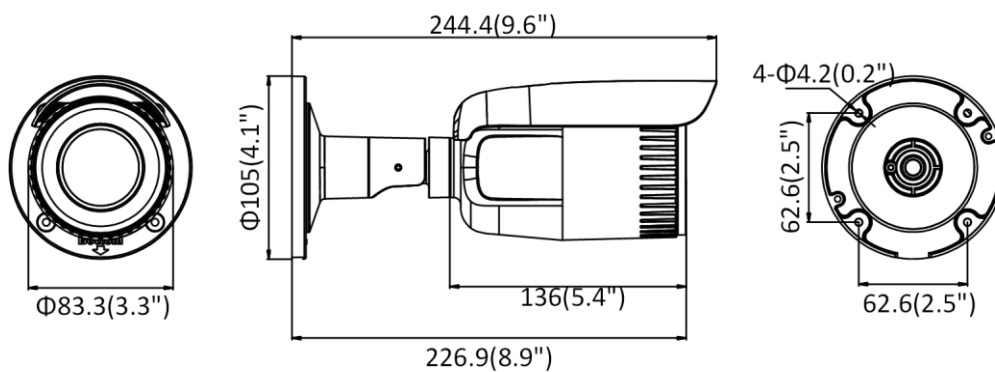

Safety	UL 60950-1, IEC 60950-1:2005 + Am 1:2009 + Am 2:2013, EN 60950-1:2005 + Am 1:2009 + Am 2:2013, IS 13252(Part 1):2010+A1:2013+A2:2015, IEC/EN 60950-1
Chemistry	2011/65/EU, 2012/19/EU, Regulation (EC) No 1907/2006
Protection	Ingress protection: IP67 (IEC 60529-2013)

* Listed resolutions are only selectable options. It does not mean that all streams can work at their maximum resolution at the same time.

Available Model

DS-2CD3621G0-IZ (2.8 to 12 mm)

Dimension

Unit: mm(inch)

Accessory