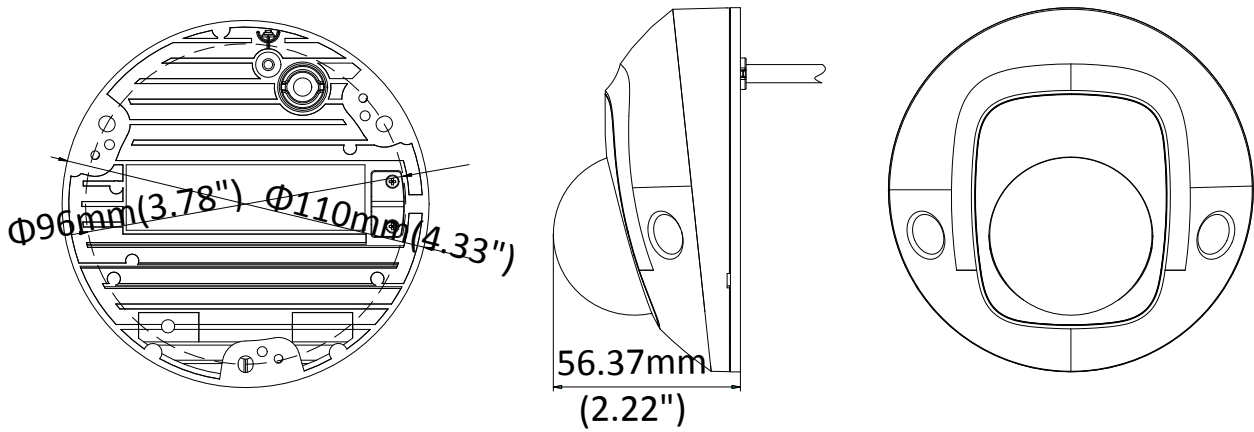

Material	Front cover: plastic , Bottom base: metal
Dimensions	Φ110 mm × 56.4 mm (Φ4.33" × 2.22")
Weight	Camera: Approx. 400 g (0.88 lb.)

**Available Models:**

DS-2CD3525G0-IS (2.8/4/6 mm)

**Dimensions**