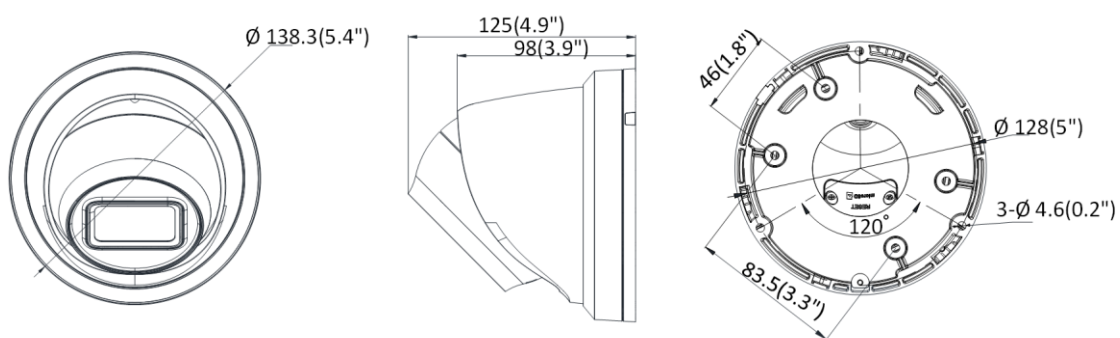

Startup and Operating Conditions	-30 °C to 60 °C (-22 °F to 140 °F), humidity 95% or less (non-condensing)
Storage Conditions	-30 °C to 60 °C (-22 °F to 140 °F), humidity 95% or less (non-condensing)
Power Supply	12 VDC ± 25%, Φ 5.5 mm coaxial power plug; PoE (802.3af, class 3)
Power Consumption and Current	12 VDC, 0.46 A, max. 5.5 W; PoE (802.3af, 36 V to 57 V), 0.19 A to 0.12 A, max. 7 W
Material	Metal
Dimensions	Camera: Approx. Φ138.3 × 125 mm (5.4" × 4.9") With package: Approx. 170 × 170 × 150 mm (6.7" × 6.7" × 5.9")
Weight	Camera: Approx. 730 g (1.6 lb.) With package: Approx. 998 g (2.2 lb.)
Approval	
EMC	47 CFR Part 15, Subpart B; EN 55032: 2015, EN 61000-3-2: 2014, EN 61000-3-3: 2013, EN 50130-4: 2011 +A1: 2014; AS/NZS CISPR 32: 2015; ICES-003: Issue 6, 2016; KN 32: 2015, KN 35: 2015
Safety	UL 60950-1, IEC 60950-1:2005 + Am 1:2009 + Am 2:2013, EN 60950-1:2005 + Am 1:2009 + Am 2:2013, IS 13252(Part 1):2010+A1:2013+A2:2015
Chemistry	2011/65/EU, 2012/19/EU, Regulation (EC) No 1907/2006
Protection	Ingress protection: IP67 (IEC 60529-2013)

* Listed resolutions are only selectable options. It does not mean that all streams can work at their maximum resolution at the same time.

Available Model

DS-2CD3325G0-I (B) (2.8/4/6 mm)

Dimensions

Unit: mm(inch)