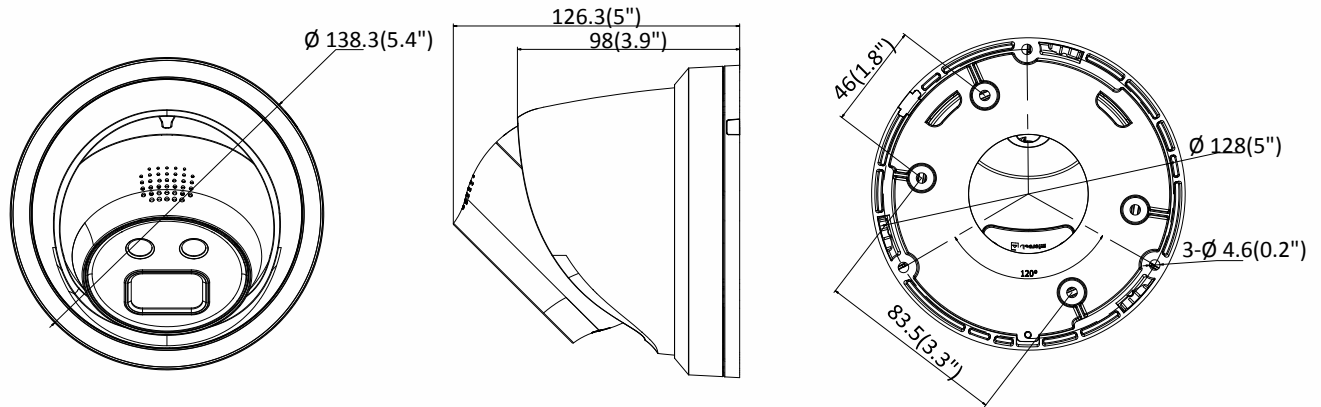

User/Host	Up to 32 users 3 levels: Administrator, Operator and User
Client	iVMS-4200, Hik-Connect, iVMS-5200, iVMS-4500
Web Browser	IE8+, Chrome 31.0-44, Firefox 30.0-51, Safari 8.0+
<b>Interface</b>	
Communication Interface	1 RJ45 10M/100M self-adaptive Ethernet port
On-board Storage	Built-in micro SD/SDHC/SDXC slot, up to 128 GB
Reset Button	Yes
SVC	H.265 encoding and H.264 encoding support
<b>Smart Feature-set</b>	
Behavior Analysis	Line crossing detection, intrusion detection, region entrance detection, region exit detection, false alarm reduction by human and vehicle target classification based on deep learning When H265+, three streams or motion detection is enabled, the behavior analyses (including line crossing detection, intrusion detection, region entrance detection and region exiting detection) are not supported.
<b>General</b>	
Operating Conditions	-30 °C to +50 °C (-22 °F to +122 °F), humidity 95% or less (non-condensing)
Power Supply	12 VDC ± 25%, 5.5 mm coaxial power plug PoE (802.3af, class 3)
Power Consumption	12 VDC, 0.7 A, max: 8.5 W PoE: (802.3af, 36 V to 57 V), 0.3 A to 0.2 A, max: 10 W
IR Range	Up to 50 m
Wavelength	850 nm
Protection Level	IP67
Material	Camera: Metal, trim ring: Plastic
Dimensions	Camera: $\Phi$ 138.3 × 126.3 mm ( $\Phi$ 5.4" × 5") With package: 170 × 170 × 150 mm (7" × 7" × 5.9")
Weight	Camera: 430 g (0.9 lb.) With package: 733 g (1.6 lb.)

## Dimensions

Unit: mm(inch)