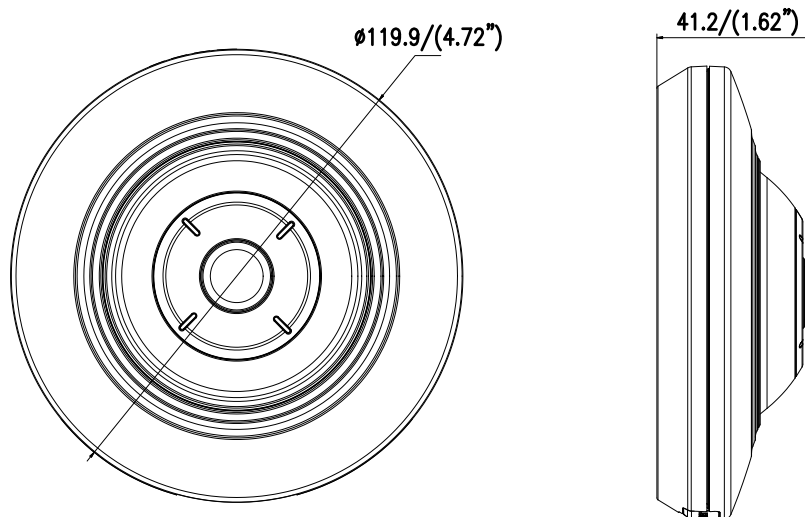

Detection	Motion detection, dynamic analysis, intrusion detection, line crossing detection
Protocols	TCP/IP, ICMP, HTTP, HTTPS, FTP, DHCP, DNS, DDNS, RTP, RTSP, RTCP, PPPoE, NTP, UPnP, SMTP, SNMP, IGMP, 802.1X, QoS, IPv6
Standard	ONVIF (PROFILE S, PROFILE G), ISAPI
General Function	One-key reset, anti-flicker, password protection, privacy mask, IP Address filtering, heartbeat, watermark
Firmware Version	V5.5.52
Interface	
Communication Interface	1 RJ45 10M/100M self-adaptive Ethernet port
Audio (-S)	1 audio input (line in), 1 audio output interface
Alarm (-S)	1 alarm input, 1 alarm output (12 VDC, max. 30 mA)
On-board Storage	Built-in microSD/SDHC/SDXC slot, up to 128 G
General	
Operating Conditions	-10 °C to +50 °C (-14 °F to +122 °F), humidity 95% or less (non-condensing)
Power Supply	12 VDC, 0.4 A, max.5 W PoE (802.3af, 36 V to 57 V), 0.2 A to 0.1 A, max.6.5 W
IR Range	Up to 8 m
Dimensions	Φ 119.9 × 41.2 mm (Φ 4.72" × 1.62")
Weight	600 g (1.32 lb.)

Available Model

DS-2CD2935FWD-I (1.16 mm), DS-2CD2935FWD-IS (1.16 mm)

Dimension

Unit: mm (inch)

AccessoryDS-1294ZJ
Wall mountDS-1281ZJ-DM27
Inclined ceiling mountDS-1297ZJ
Pendant mount
(extendable)DS-1299ZJ
Pendant mount