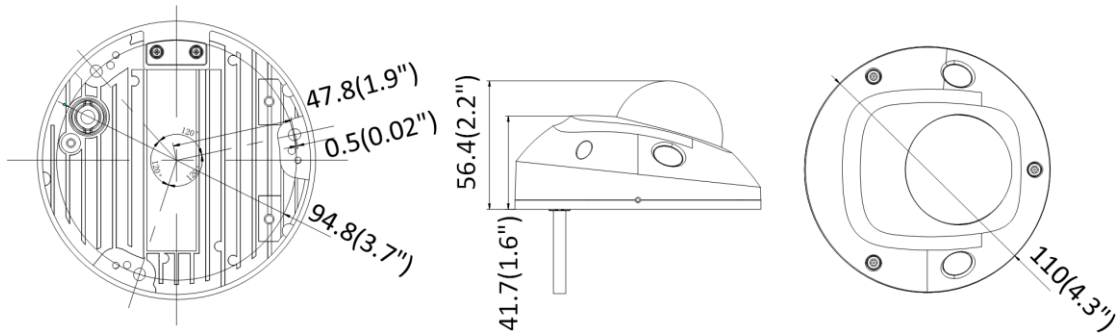

Smart Feature-set

Face Detection	Yes
----------------	-----

▪ Available Model

DS-2CD2563G0-IW (2.8 mm, 4 mm, 6 mm)

DS-2CD2563G0-IWS (2.8 mm, 4 mm, 6 mm)

▪ Dimension

▪ Accessory

DS-1275ZJ-SUS
Vertical Pole Mount

DS-1272ZJ-120B
Wall Mount

DS-1271ZJ-120
Pendant Mount

DS-1280ZJ-DM46
Junction Box

DS-1272ZJ-120
Wall Mount

DS-1276ZJ-SUS
Corner Mount

Distributed by

**HIKVISION®****Headquarters**

No.555 Qianmo Road, Binjiang District,
Hangzhou 310051, China
T +86-571-8807-5998
overseasbusiness@hikvision.com