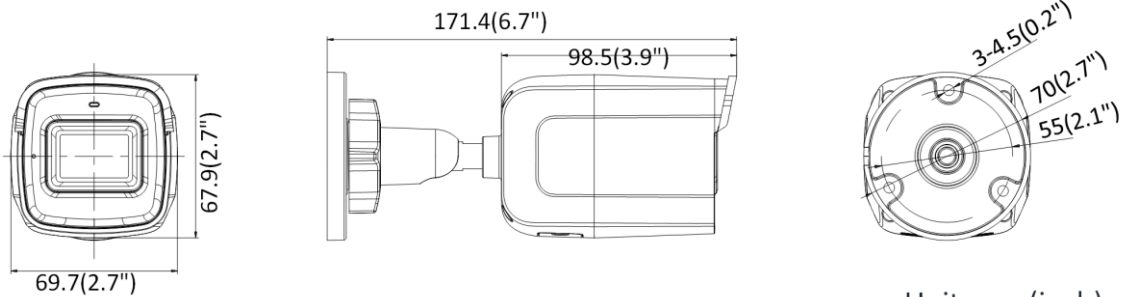

Channel Bandwidth	20/40 MHz
Security	64/128-bit WEP, WPA/WPA2
Transfer Rate	11b: 11 Mbps 11g: 54 Mbps 11n: up to 150 Mbps
Wireless Range	50 m
Frequency Range	2.412 GHz to 2.472 GHz
Standard	IEEE802.11b, 802.11g, 802.11n
Network	
Network Storage	Support Micro SD/SDHC/SDXC card (128 GB), local storage and NAS (NFS, SMB/CIFS), ANR
Protocols	TCP/IP, ICMP, HTTP, HTTPS, FTP, DHCP, DNS, DDNS, RTP, RTSP, RTCP, PPPoE, NTP, UPnP™, SMTP, SNMP, IGMP, 802.1X, QoS, IPv6, Bonjour
API	ONVIF (PROFILE S, PROFILE G), ISAPI
Simultaneous Live View	Up to 6 channels
User/Host	Up to 32 users. 3 levels: administrator, operator and user
Client	Wired network: Hik-Connect, iVMS-4200, iVMS-5200, iVMS-4500 Wi-Fi: iVMS-4200, iVMS-5200, iVMS-4500
Web Browser	IE 8+, Chrome 31.0-44, Firefox 30.0-51, Safari 8.0+
Alarm Trigger	Motion detection, video tampering, network disconnected, IP address conflict, illegal login, HDD full, HDD error
Interface	
Communication Interface	1 RJ45 10M/100M self-adaptive Ethernet port
Video Output	No
On-board Storage	Built-in Micro SD/SDHC/SDXC slot, up to 128 GB
General	
Firmware Version	V5.5.98
General Function	One-key reset, anti-flicker, three streams, heartbeat, mirror, password protection, privacy mask, watermark, IP address filter
Reset	Yes
Startup and Operating Conditions	-30 °C to +60 °C (-22 °F to +140 °F), humidity 95% or less (non-condensing)
Power Supply	12 VDC ± 25%, PoE: 802.3af, class 3
Power Consumption and Current	12 VDC, 0.3 A, max. 4 W; PoE (802.3af, 36 to 57 V), 0.2 A to 0.1 A, max. 5.5 W
Material	Front cover: plastic, back cover: metal
Dimensions	69.7 mm × 67.9 mm × 171.4 mm (2.7" × 2.7" × 6.7")
Weight	350 g (0.8 lb.)
Approval	
Protection	Ingress protection: IP67 (IEC 60529-2013)
Compression Standard	
H.264+	Main stream supports
H.265+	Main stream supports

▪ Available Model

DS-2CD2021G1-IW (2.8 mm, 4 mm, 6 mm)

DS-2CD2021G1-IDW (2.8 mm, 4 mm, 6 mm)

▪ Dimension

Unit: mm(inch)

▪ Accessory

DS-1280ZJ-XS

Distributed by