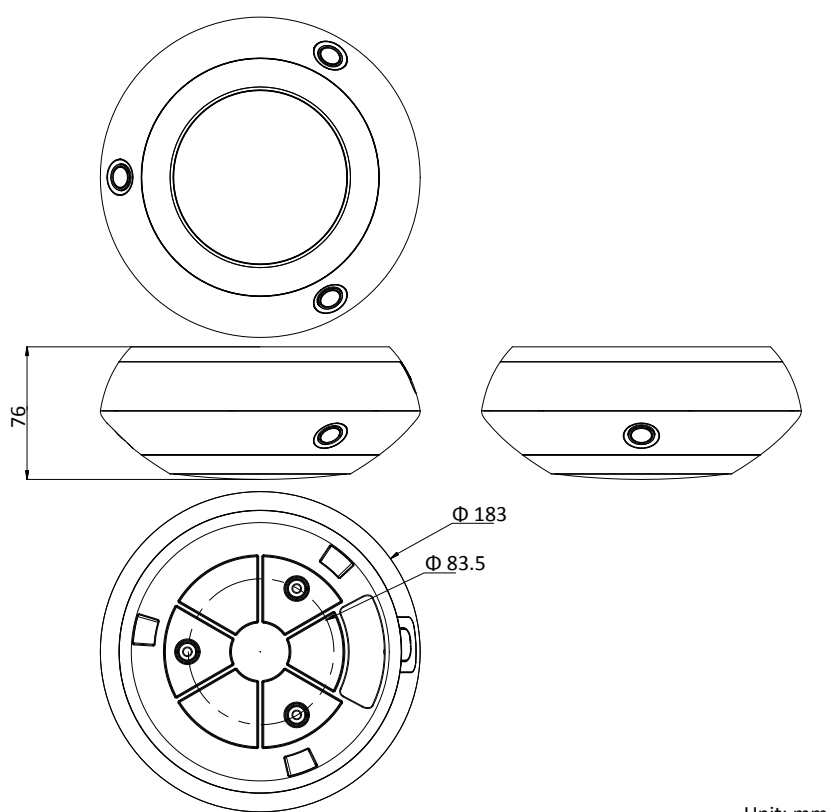

Power	12 VDC, 2.0 A & PoE (802.3 at), 42.5 to 57 VDC, 0.6 A, Class4 Max.20 W (Max. 6 W for IR)
Working Temperature	-10°C to 50°C (14°F to 122°F)
Working Humidity	≤ 90%
Protection Level	TVS 2000V Lightning Protection, Surge Protection and Voltage Transient Protection
Material	PC & Aluminum alloy
Dimensions	Φ 183 mm × 76 mm (Φ 7.20" × 2.99")
Weight	Approx. 0.68 kg (1.50 lb)

Available Model

DS-2PT3306IZ-DE3(2mm), 12 VDC & PoE (802.3 at, class 4)

Dimensions

Unit: mm

Accessories

DS-1294ZJ-TRL

Wall Mounting Bracket

DS-1271ZJ-PT10