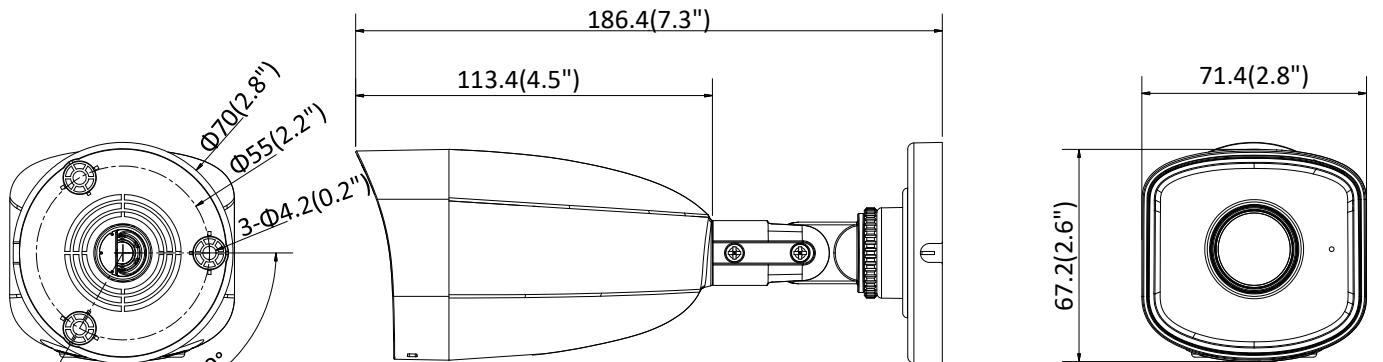

Dimension

Unit: mm (inch)

Accessory

Distributed by