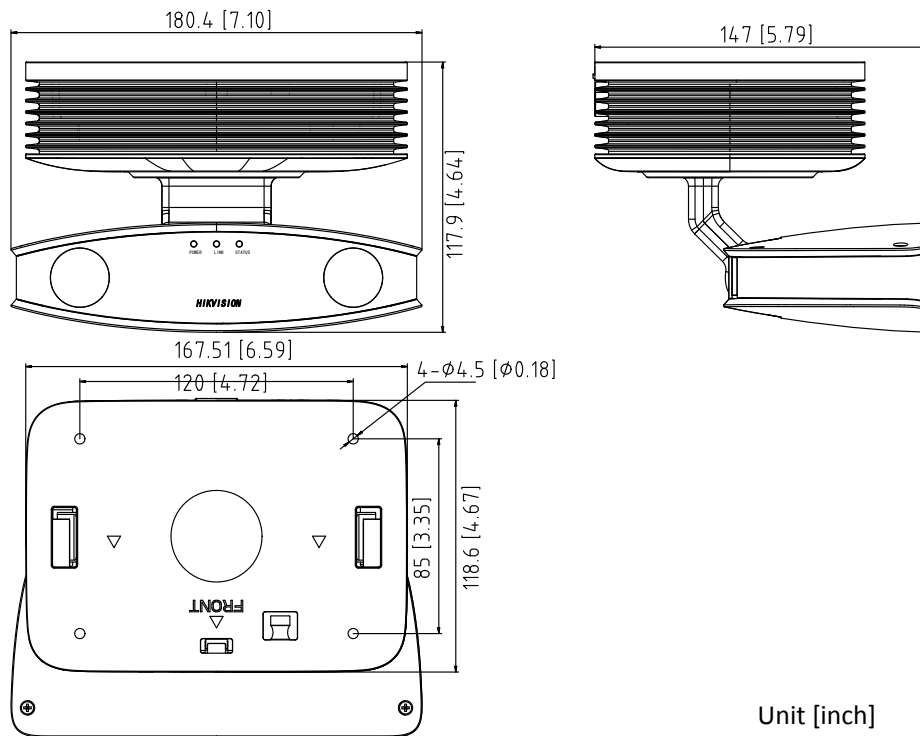

Specifications

Camera	
Image Sensor	1/2.8" Progressive Scan CMOS ×2
Min. Illumination	Color: 0.005 Lux @ (F1.2, AGC ON) Color: 0.0089 Lux @(F1.6, AGC ON) 0 Lux with IR ON
Shutter Speed	1/25 s to 1/100,000 s
Slow Shutter	No
Auto-iris	No
Day & Night	IR Cut Filter
Digital Noise Reduction	3D DNR
WDR	Digital WDR
2-Axis Adjustment	Tilt: -45° to 90°, rotate: 0° to 355°
Lens	
Focal length	4 mm × 2
Aperture	F1.6
FOV	4mm: horizontal FOV 85.7°
IR(/White Light /Invisible IR)	
IR Range	Up to 10 m
Compression Standard	
Video Compression	Main stream: H.265/H.264 Sub stream: H.265/H.264/MPEG4/MJPEG Third stream: H.265/H.264
H.264 Type	Baseline Profile/Main Profile/High Profile
H.264+	Support
H.265 Type	Main Profile
H.265+	Support
Video Bit Rate	32 Kbps to 16 Mbps
Audio Compression	G.711/G.722.1/G.726/MP2L2/PCM
Audio Bit Rate	64Kbps(G.711)/16Kbps(G.722.1)/16Kbps(G.726)/32-192Kbps(MP2L2)
Smart Feature-set	
Exception	Audio exception detection
Behavior Analysis	
Basic Behavior Type	Loitering, and people falling down
Calibration	Manual, auto and one-touch calibration are supported
Image	
Max. Resolution	1920 × 1080
Main Stream	50Hz: 25fps (1920 × 1080, 1280 × 720) 60Hz: 30fps (1920 × 1080, 1280 × 720)
Sub Stream	50Hz: 25fps (704 × 576, 640 × 480, 352 × 288) 60Hz: 30fps (704 × 480, 640 × 480, 352 × 240)
Third Stream	50Hz: 25fps (3840 × 1080) 60Hz: 30fps (3840 × 1080)
Image Enhancement	BLC, HLC, defog, EIS, lens distortion correction, 3D DNR

Available Models

iDS-2CD8426G0/B-I

Dimensions

Unit [inch]

Distributed by

HIKVISION

Headquarters

No.555 Qianmo Road, Binjiang District,
Hangzhou 310051, China
T +86-571-8807-5998
overseasbusiness@hikvision.com