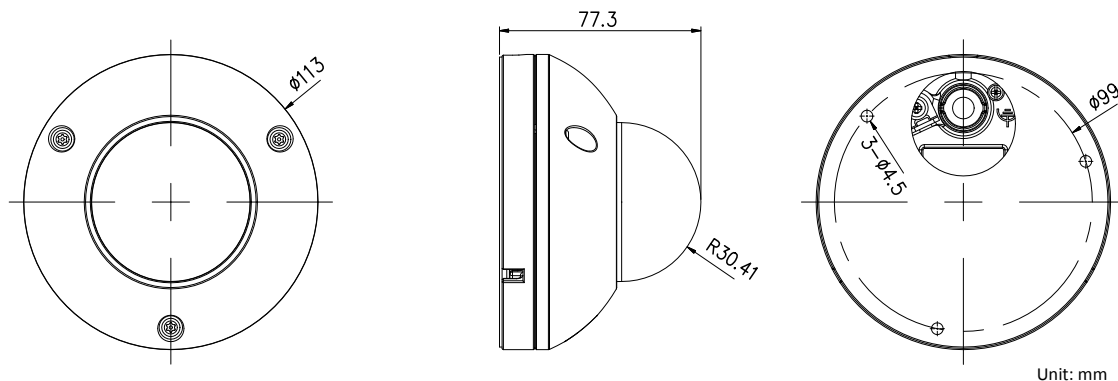

Dimension

Accessories

Distributed by

HIKVISION®

Headquarters

No.555 Qianmo Road, Binjiang District,
Hangzhou 310051, China
T +86-571-8807-5998
overseasbusiness@hikvision.com

Hikvision USA
T +1-909-895-0400
sales.usa@hikvision.com

Hikvision Italy
T +39-0438-6902
info.it@hikvision.com

Hikvision Singapore
T +65-6684-4718
sg@hikvision.com

Hikvision Africa
T +27 (10) 0351172
sale.africa@hikvision.com

Hikvision Europe
T +31-23-55-42-770
info.eu@hikvision.com

Hikvision France
T +33(0)1-85-330-450
info.fr@hikvision.com

Hikvision Oceania
T +61-2-8599-4233
salesau@hikvision.com

Hikvision Hong Kong
T +852-2151-1761

Hikvision Middle East
T +971-4-8816086
salesme@hikvision.com

Hikvision Spain
T +34-91-737-16-55
info.es@hikvision.com

Hikvision Canada
T +1-909-895-0400
sales.usa@hikvision.com

Hikvision Russia
T +7-495-669-67-99
saleru@hikvision.com

Hikvision Poland
T +48-22-460-01-50
potland@hikvision.com

Hikvision Korea
T +82-31-731-8841
sales.korea@hikvision.com

Hikvision India
T +91-22-28469900
sales@pramahikvision.com

Hikvision UK
T +01628-902140
support.uk@hikvision.com

Hikvision Brazil
T +55 11 3318-0050
Latam.support@hikvision.com