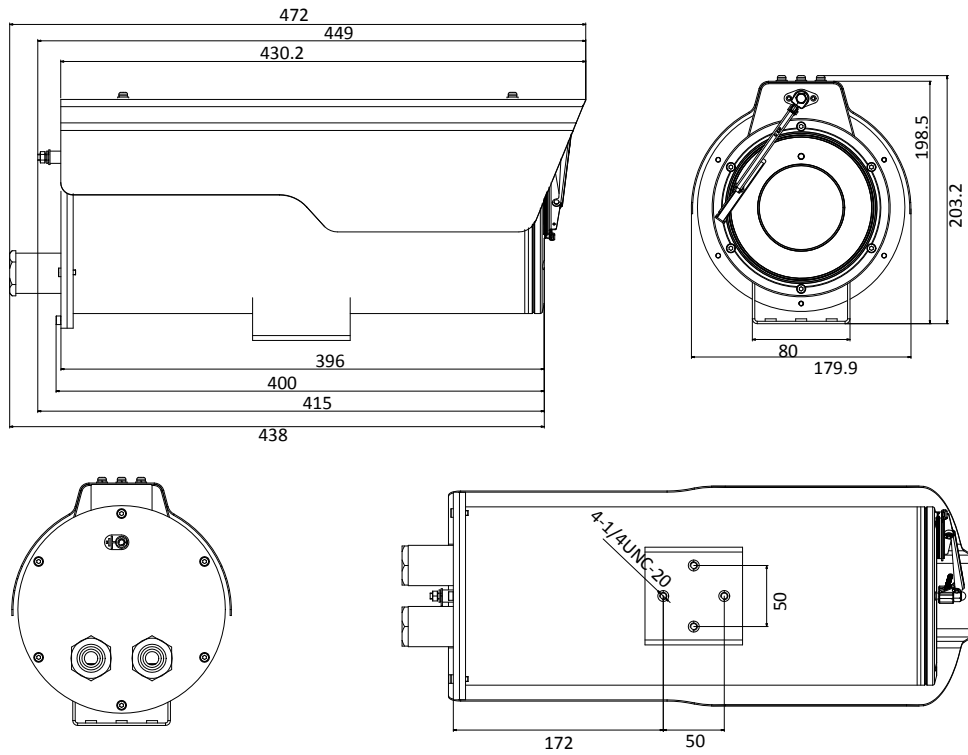

Available Models

DS-2CD6626B-IZHRS (2.8 – 12 mm), DS-2CD6626B-IZHRS (8 – 32 mm)

DS-2CD6626B-IZHS (2.8 – 12 mm), DS-2CD6626B-IZHS (8 – 32 mm)

*Model with “-R” supports wiper.

Dimensions

Model with Wiper

Model with NO Wiper

Unit: mm

Accessories

DS-1284ZJ-M
Junction Box

DS-1701ZJ
Wall Mount Bracket

Distributed by

**HIKVISION®****Headquarters**

No.555 Qianmo Road, Binjiang District,
Hangzhou 310051, China
T +86-571-8807-5998
overseasbusiness@hikvision.com