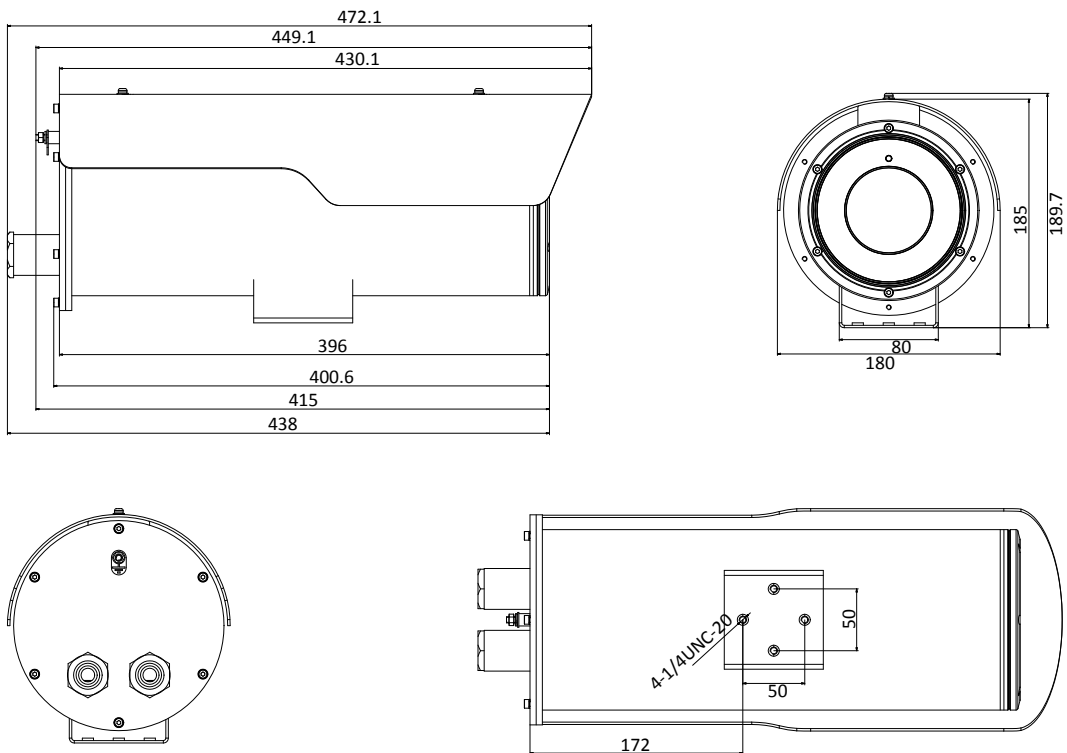

Available Models

DS-2CD6626B-IZHRS (2.8 – 12 mm), DS-2CD6626B-IZHRS (8 – 32 mm)

DS-2CD6626B-IZHS (2.8 – 12 mm), DS-2CD6626B-IZHS (8 – 32 mm)

*Model with “-R” supports wiper.

Dimensions

Model with Wiper

Model with NO Wiper