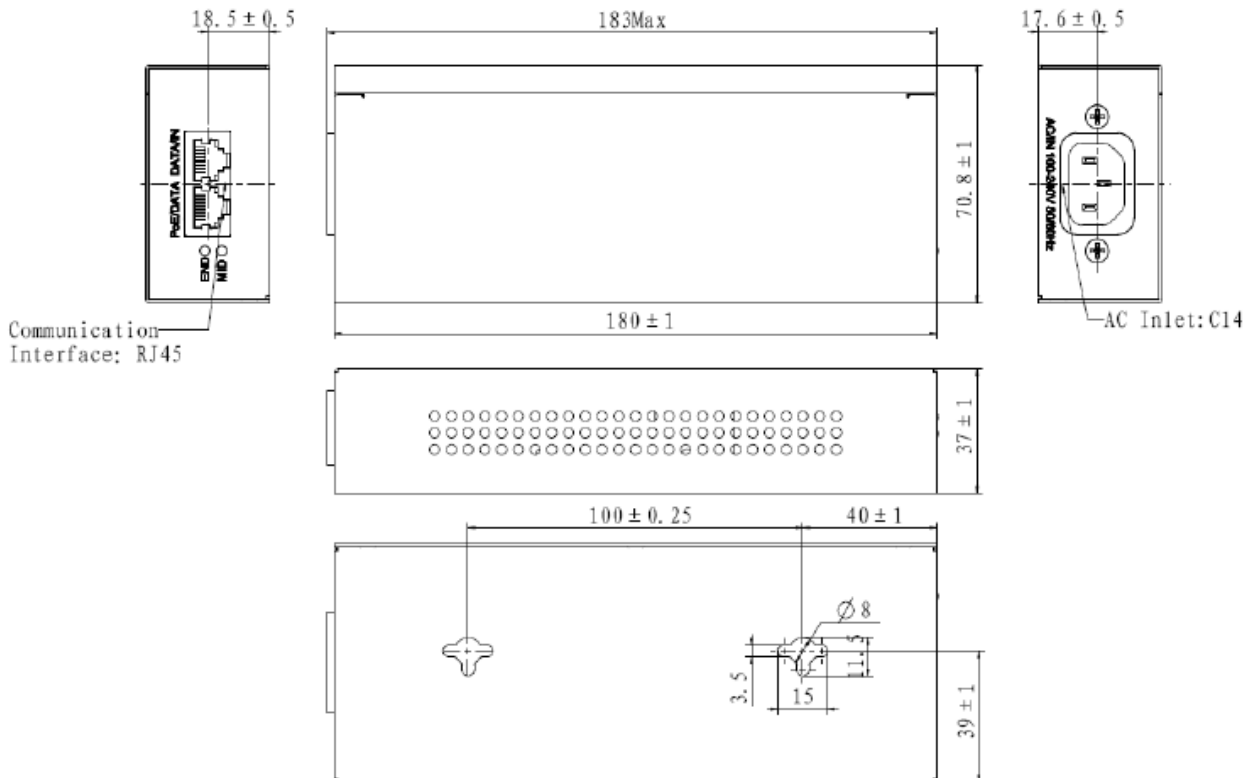

LAS30-57CN-RJ45 Single Port POE Midspan

Key Features

- RoHS compliant
- Compatible With All IEEE pre 802.3af, 802.3at and Legacy Powered Devices
- Input voltage:90Vac~264Vac
- Support 300Vac input for long time work
- Output over current protection
- Short circuit protection
- Surge protection
- CE mark

Description

Hikvision POE midspan is designed to extract power from a conventional twisted pair Category 5 Ethernet cable, conforming to the IEEE 802.3at Power-over-Ethernet (PoE) standard.

The converter signature and control circuit provides the PoE compatibility signature and power classification required by the Power Sourcing Equipment (PSE) before applying up to 30W power to the port.

| Model | LAS30-57CN-RJ45 |
|-------------------------|---|
| Input Voltage | AC100V~240V |
| Output Voltage Range | 56V (-4%~+2%) |
| Output Power | 30W Max |
| Pass Through Data Rates | 10/100/1000 Mbps |
| Ports | Two 10/100/1000M adaptive RJ45 ports, one is DATA/IN, another is PoE/DATA |
| LED Indicator | Power & PoE Status(The module operates normally when MID and END are on) |
| Base Function | Compliance to IEEE 802.3 at/af Standard |
| Protection Methods | Output Over Current Protection, Short Circuit Protection |
| EMC standard | AC port : EN 61000-4-5 criterion B, L-N 2 kV, L,N-PE 4 kV PoE port: 1kV differential mode (criterion B) Eth port: 1kV differential mode (criterion B) |

| | |
|-----------------------|---------------------------|
| Operating Humidity | 5% ~ 90% |
| Weight | 473g |
| Dimension | 185mm*70.8mm*37mm (L*W*H) |
| Operating Temperature | -20 ~ 60 °C |

Dimensions