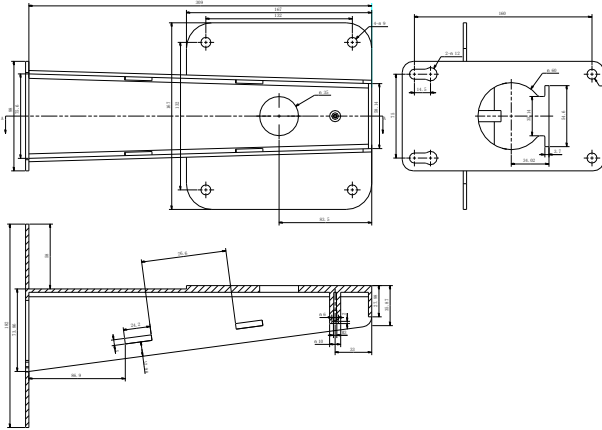

## DS-1693ZJ-S

Wall Mount Bracket for  
Positioning System

### Dimension:

### Parameter:

|            |   |
|------------|---|
| Model      | DS-1693ZJ-S                               |
| Parameters | Wall Mount Bracket for Positioning System |
| Appearance | Hikvision White                           |
| Material   | Steel & Plastic                           |
| Dimension  | 167×182×309mm                             |
| Weight     | 2330g                                     |