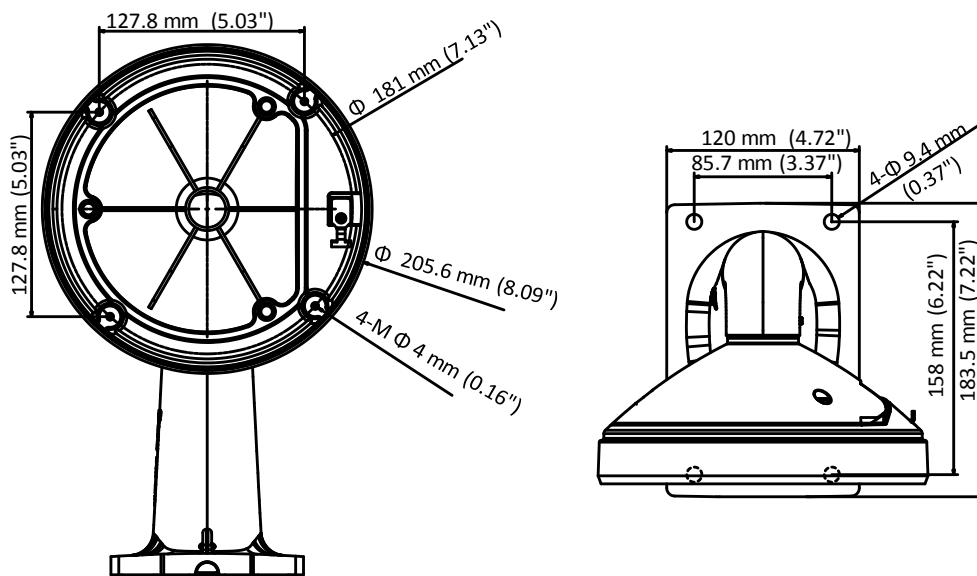

DS-1605ZJ-DM30

Wall Mounting Bracket for Dome Camera

Feature

- Aluminum alloy material with surface spray treatment
- Waterproof design

Dimension

Available Model

DS-1605ZJ-DM30

Parameter

Model	DS-1605ZJ-DM30
Parameters	Wall Mounting Bracket for Dome Camera
Appearance	Hikvision White
Material	Aluminum Alloy
Dimension	205.6 mm × 183.3 mm × 333.6 mm (8.09" × 7.22" × 13.13")
Weight	1620 g (3.57 lb.)

Note

- The bracket should be installed on the flat surface.
- The waterproof rubber is necessary for the outdoor application.
- The wall must be capable of supporting at least 3 times as much as the total weight of the camera and the bracket.
- The bracket's maximum load capacity is 5 Kg (11 lb.).