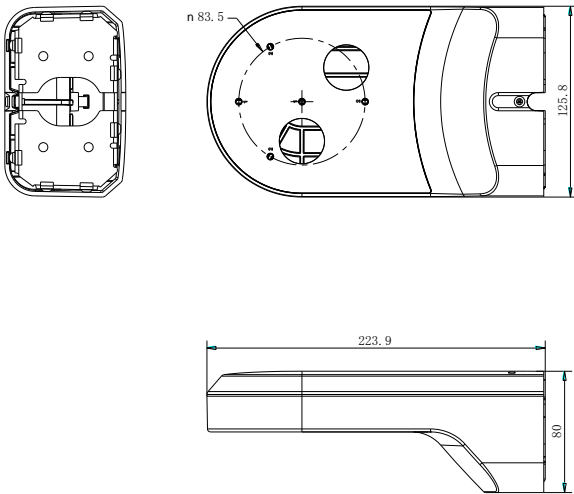

## DS-1294ZJ

Wall Mount Bracket for  
PTZ Camera

### Dimension:

### Parameter:

Model	DS-1294ZJ
Parameters	Wall Mount Bracket for PTZ Camera
Appearance	Hikvision White
Material	Toughened Plastic
Dimension	230×80×130mm
Weight	450g