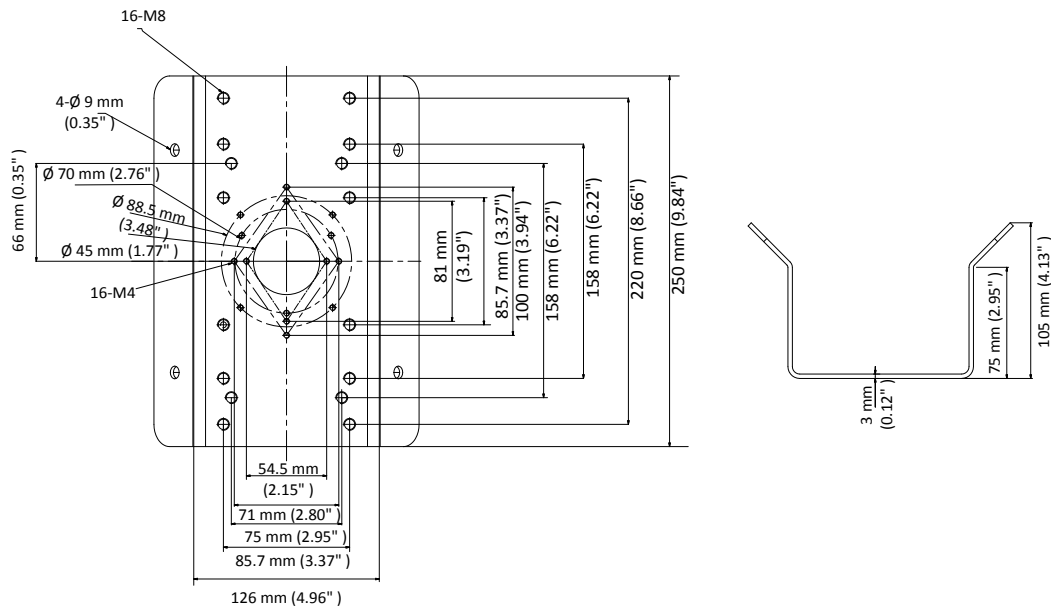

DS-1276ZJ-SUS-Black

Corner Mount

Feature

- Stainless steel with surface spray treatment
- One-piece formation ensures the reliable structure
- Expands a camera's field of view

Dimension

Available Model

DS-1276ZJ-SUS-Black

Parameter

Model	DS-1276ZJ-SUS-Black
Parameters	Corner Mount
Appearance	Hikvision Black
Material	SUS304
Dimension	126 mm × 105 mm × 250 mm (4.96" × 4.13" × 9.84")
Weight	Approx. 1990 g (4.39 lb.)

Note

- This mount is designed to be used along with a wall mount.
- The mount should be installed on a flat surface.
- The waterproof rubber is necessary for the outdoor application.
- The wall should be capable of supporting at least 3 times as much as the total weight of the camera, and the mount.
- The maximum load capacity of the mount is 10 kg (22 lb.).