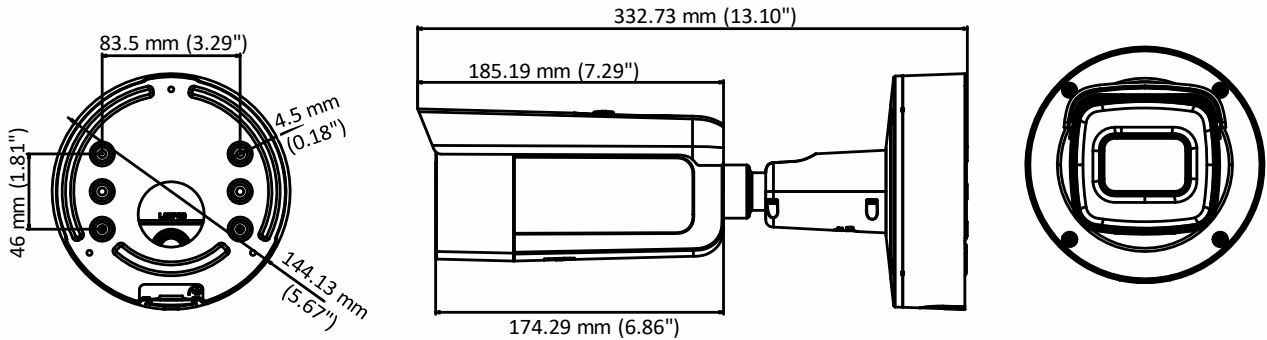

## Specifications

<b>Camera</b>	
Image Sensor	1/1.8" Progressive Scan CMOS
Min. Illumination	Color: 0.005 Lux @ (F1.2, AGC ON), B/W: 0.0005 Lux @(F1.2, AGC ON), 0 Lux with IR Color: 0.0068 Lux @ (F1.4, AGC ON), B/W: 0.0006 Lux @(F1.4, AGC ON), 0 Lux with IR
Shutter Speed	1/3 s to 1/100,000 s
Slow Shutter	Yes
Day & Night	IR Cut Filter
Digital Noise Reduction	3D DNR
WDR	120 dB
3-Axis Adjustment	Pan: 0° to 360°, tilt: 0° to 90°, rotate: 0° to 360°
<b>Lens</b>	
Focal length	2.7 to 13.5 mm
Aperture	F1.4
Focus	Auto
Auto-Iris	DC drive
FOV	Horizontal field of view: 107° to 33° Vertical field of view: 57° to 19° Diagonal field of view: 129° to 37.5°
Lens Mount	Φ14
<b>IR</b>	
IR Range	Up to 60 m
Wavelength	850nm
<b>Compression Standard</b>	
Video Compression	Main stream: H.265/H.264 Sub stream: H.265/H.264/MJPEG Third stream: H.265/H.264/MJPEG
H.264 Type	Main Profile/High Profile
H.264+	Main stream supports
H.265 Type	Main Profile
H.265+	Main stream supports
Video Bit Rate	32 Kbps to 16 Mbps
Scalable Video Coding (SVC)	H.264 and H.265 encoding
<b>Smart Feature-set</b>	
Smart Event	Line crossing detection, 1 line configurable Intrusion detection, up to 1 region configurable Unattended baggage detection, 1 region configurable Object removal detection, 1 region configurable Face detection: detects faces Scene change detection Detect and track at least 100 targets simultaneously
Basic Event	Motion detection, video tampering alarm, exception (network disconnected, IP address conflict, illegal login, HDD full, HDD error)
Linkage Method	Trigger recording: memory card, network storage, pre-record and post-record Trigger captured pictures uploading: FTP, HTTP, NAS, Email Trigger notification: HTTP, ISAPI, alarm output, Email
Region of Interest	Support 5 fixed regions for main stream and sub stream

## Dimensions