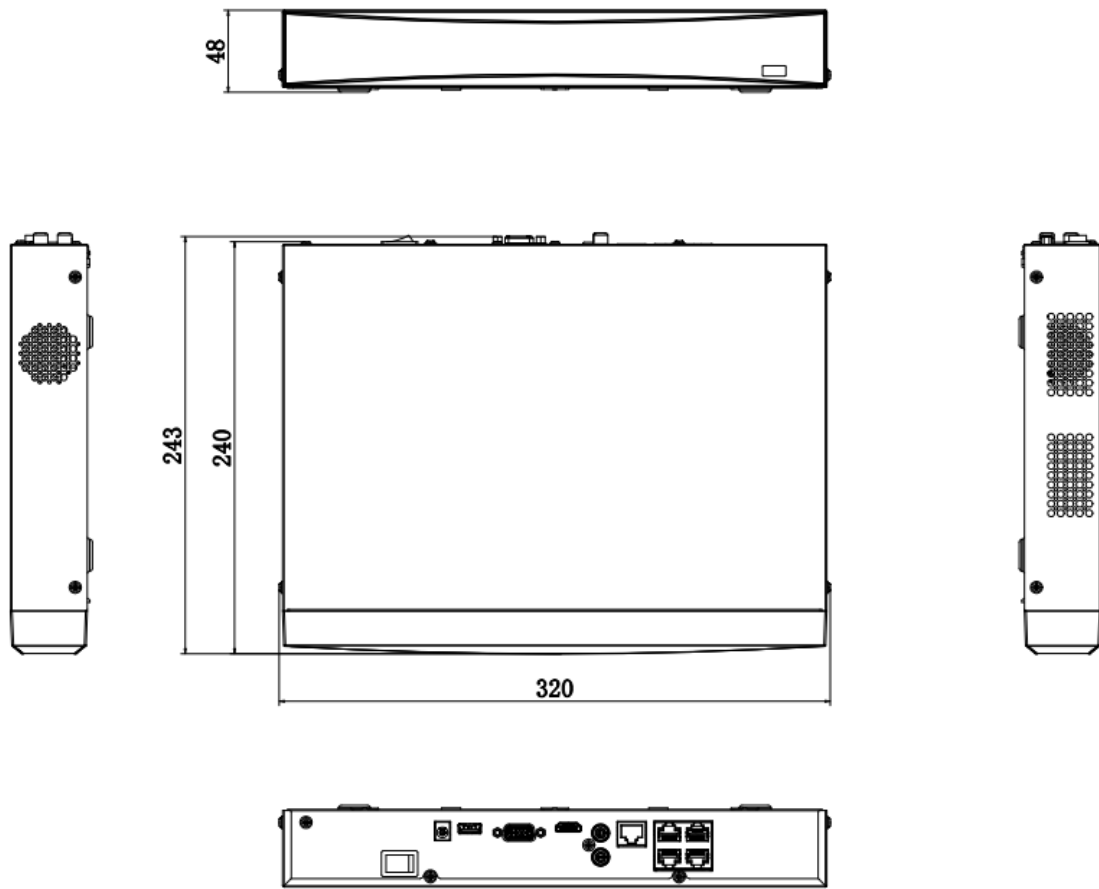

PoE	
Interface	4, RJ-45 10/100 Mbps self-adaptive Ethernet interface
Power	≤ 50 W
Standard	IEEE 802.3af/at
Auxiliary Interface	
SATA	1 SATA interface
Capacity	Up to 10 TB capacity for each HDD
USB Interface	Front panel: 1 × USB 2.0; Rear panel: 1 × USB 2.0
Alarm In/Out	N/A (4/1 is optional)
General	
Power Supply	48 VDC, 1.35 A
Consumption	≤ 10 W (without HDD and PoE off)
Working Temperature	-10 °C to 55 °C (14 °F to 131 °F)
Working Humidity	10% to 90%
Dimension (W × D × H)	320 mm × 240 mm × 48 mm (12.6"× 9.4" × 1.9")
Weight	≤ 1 kg (without HDD, 2.2 lb.)
Certification	
FCC	Part 15 Subpart B, ANSI C63.4-2014
CE	EN 55032: 2015, EN 61000-3-2, EN 61000-3-3, EN 50130-4, EN 55035: 2017

## Dimension

scale/1:1;Unit/mm