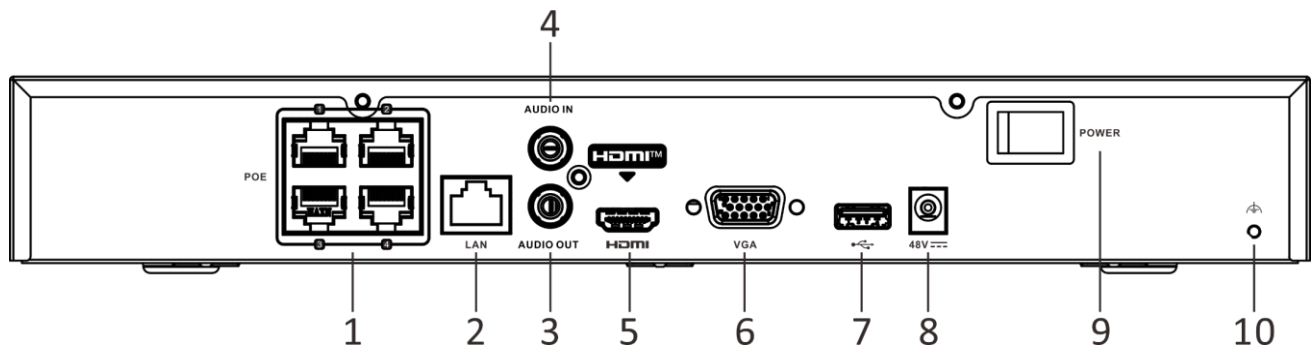

Physical Interface

No.	Description	No.	Description
1	Network interfaces with PoE function	6	VGA interface
2	LAN network interface	7	USB interface
3	AUDIO OUT	8	Power supply
4	AUDIO IN	9	Power switch
5	HDMI interface	10	GND

Available Model

DS-7604NXI-K1/4P

Headquarters

No.555 Qianmo Road, Binjiang District,
Hangzhou 310051, China
T +86-571-8807-5998
www.hikvision.com

Follow us on social media to get the latest product and solution information.

Hikvision

HikvisionHQ

HikvisionHQ

Hikvision_Global

Hikvision
Corporate Channel

hikvisionhq