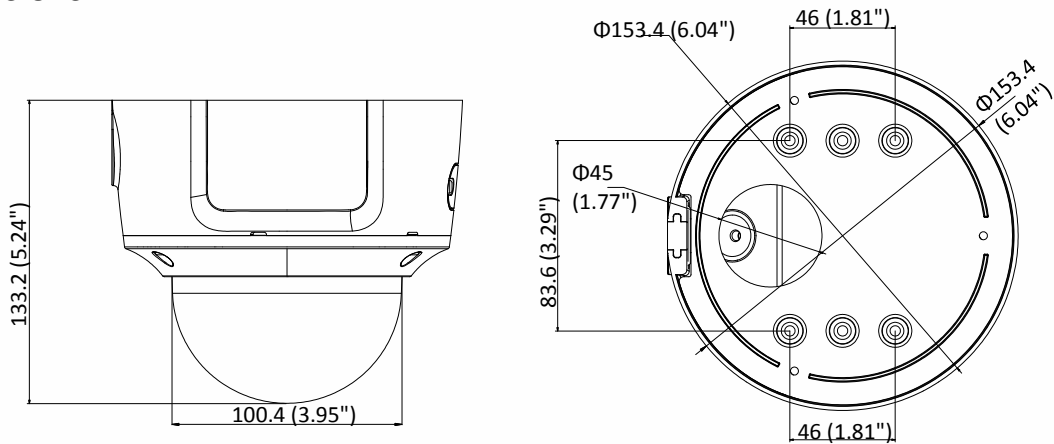

Dimensions

Unit: mm(inch)

Accessories

DS-1475ZJ-SUS
Vertical Pole Mount

DS-1476ZJ-SUS
Corner Mount

Distributed by