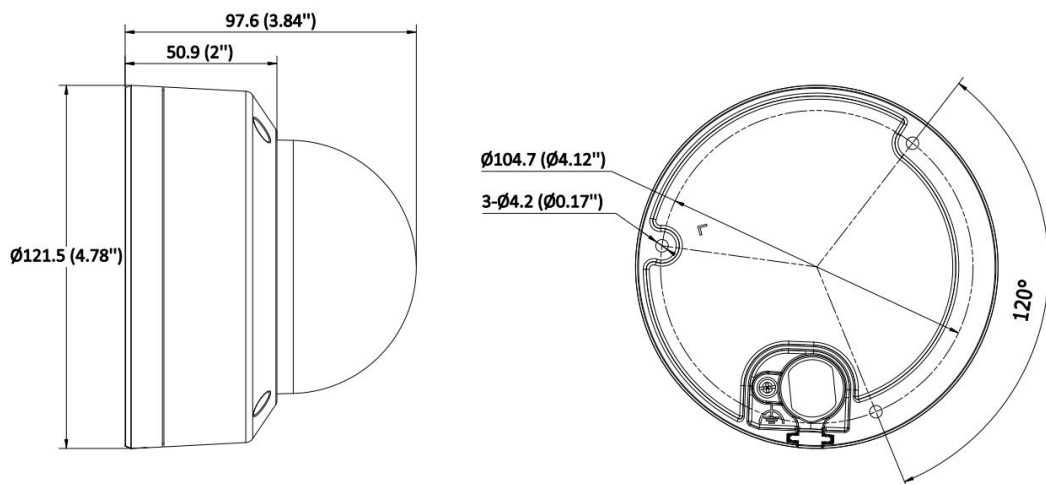

▪ **Dimension**

unit:mm (inch)

▪ **Accessory**

▪ **Optional**

DS-1272ZJ-120B Wall Mount	DS-1276ZJ-SUS Corner Mount	DS-1275ZJ-SUS Vertical Pole Mount	DS-1253ZJ-M Rain Shade	DS-1272ZJ-120 Wall Mount
DS-1271ZJ-120 Pendant Mount	DS-1280ZJ-DM46 Junction Box			

Headquarters

No.555 Qianmo Road, Binjiang District,
Hangzhou 310051, China
T +86-571-8807-5998
www.hikvision.com

Follow us on social media to get the latest product and solution information.