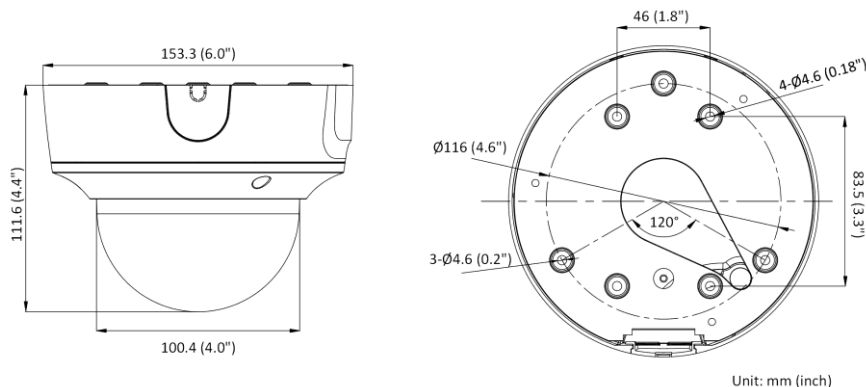

Available Model

DS-2CD3726G2T-IZS (2.7 to 13.5 mm, 7 to 35 mm)

DS-2CD3726G2T-IZSUHK (2.7 to 13.5 mm, 7 to 35 mm)

Typical Application

Hikvision products are classified into three levels according to their anti-corrosion performance. Refer to the following description to choose for your using environment.

This model has NO SPECIFIC PROTECTION.

Level	Description
Top-level protection	Hikvision products at this level are equipped for use in areas where professional anti-corrosion protection is a must. Typical application scenarios include coastlines, docks, chemical plants, and more.
Moderate protection	Hikvision products at this level are equipped for use in areas with moderate anti-corrosion demands. Typical application scenarios include coastal areas about 2 kilometers (1.24 miles) away from coastlines, as well as areas affected by acid rain.
No specific protection	Hikvision products at this level are equipped for use in areas where no specific anti-corrosion protection is needed.

Dimension