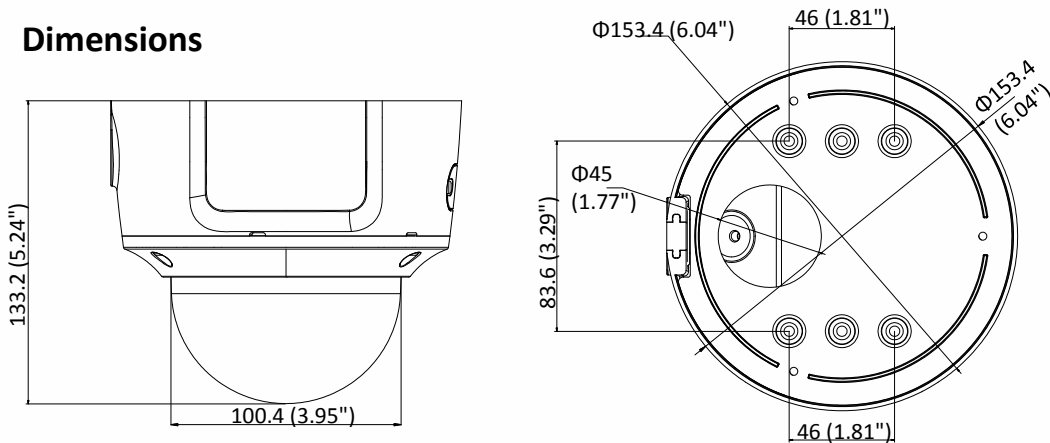

	Terminal block for DC input
Power Consumption and Current	12 VDC, 0.75A, max. 9.5W PoE (802.3af, 36V to 57V), 0.3A to 0.1A, max. 11W
Protection Level	IP66, IK10
Material	Metal
Dimensions	Φ 153.4 × 133.2 mm (Φ 6.04" × 5.24")
Weight	Camera: 1287 g (2.84 lb.)

Available Model:

DS-2CD3725G0-IZS(UHK) (2.7 to 13.5 mm)

▪ Typical Application

Hikvision products are classified into three levels according to their anti-corrosion performance. Refer to the following description to choose for your using environment.

Dimensions

Unit: mm(inch)

Accessories

DS-1471ZJ-155
Pendant Mount

DS-1473ZJ-155
Wall Mount

DS-1475ZJ-SUS
Vertical Pole Mount

DS-1476ZJ-SUS
Corner Mount

DS-1227ZJ-DM37
In-ceiling Mount