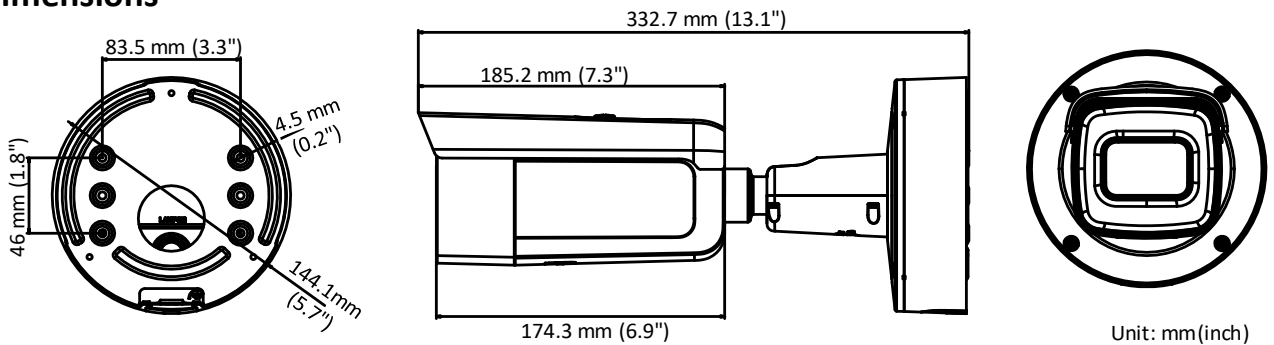

Power Consumption and Current	12 VDC, 1.2 A, max. 14.4 W PoE (802.3at, 42.5V to 57V), 0.5 A to 0.3 A, max. 18 W
Protection Level	IP67, IK10
Material	Metal
Dimensions	Φ144.1 × 332.7 mm (Φ5.7" × 13.1")
Weight	Camera: approx. 1893 g (4.2 lb.)

**Dimensions**