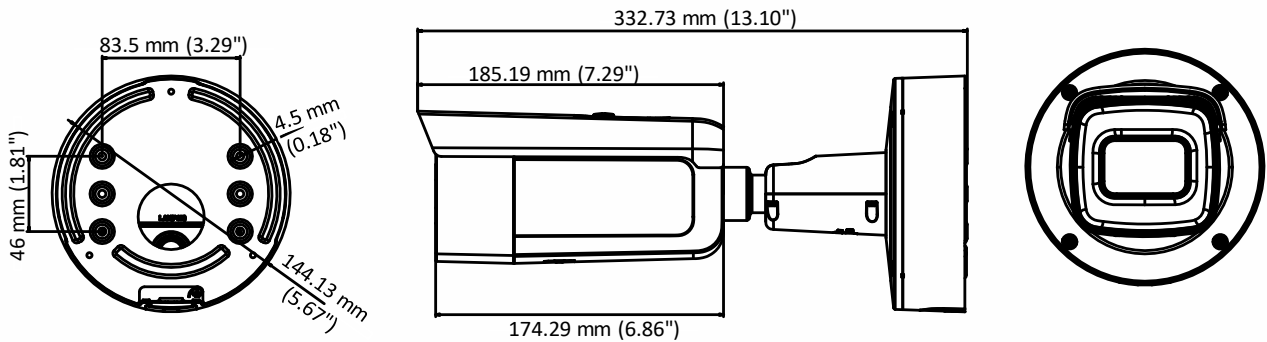

Dimensions