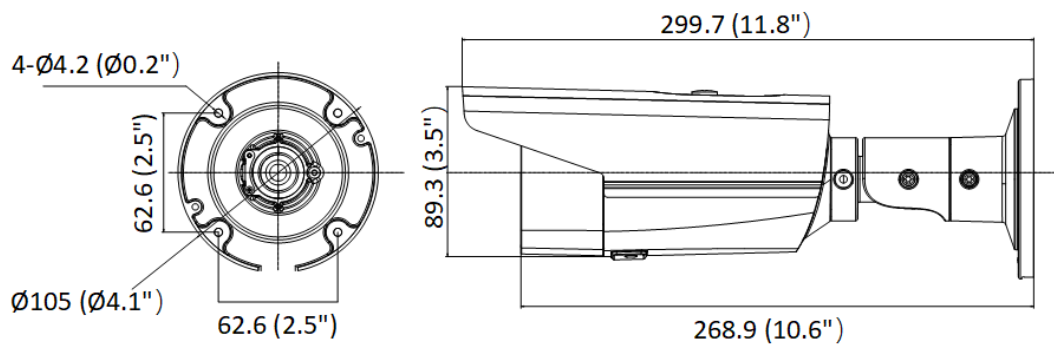

This model has NO SPECIFIC PROTECTION.

Level	Description
Top-level protection	Hikvision products at this level are equipped for use in areas where professional anti-corrosion protection is a must. Typical application scenarios include coastlines, docks, chemical plants, and more.
Moderate protection	Hikvision products at this level are equipped for use in areas with moderate anti-corrosion demands. Typical application scenarios include coastal areas about 2 kilometers (1.24 miles) away from coastlines, as well as areas affected by acid rain.
No specific protection	Hikvision products at this level are equipped for use in areas where no specific anti-corrosion protection is needed.

Dimension

Unit: mm (inch)

Accessory

Optional

DS-1260ZJ Junction Box	DS-1280ZJ-S Junction Box	DS-1275ZJ-SUS Vertical Pole Mount	DS-1275ZJ-S-SUS Vertical Pole Mount	DS-1276ZJ-SUS Corner Mount