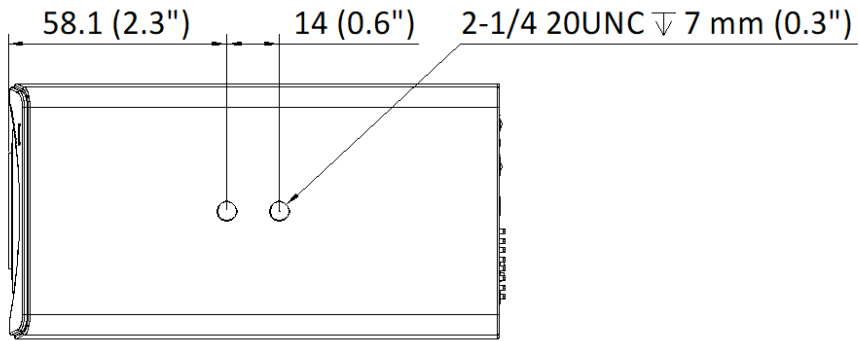

Dimension

Unit: mm (inch)

▪ **Accessory**

▪ **Optional**

DS-1292ZJ Wall Mount	TV0550D-4MPIR CS/C Mount Camera Lens	DS-1299ZJ Pendant Mount	TV2713D-6MPIR CS/C Mount Camera Lens	TV2710D-MPIR CS/C Mount Camera Lens
				