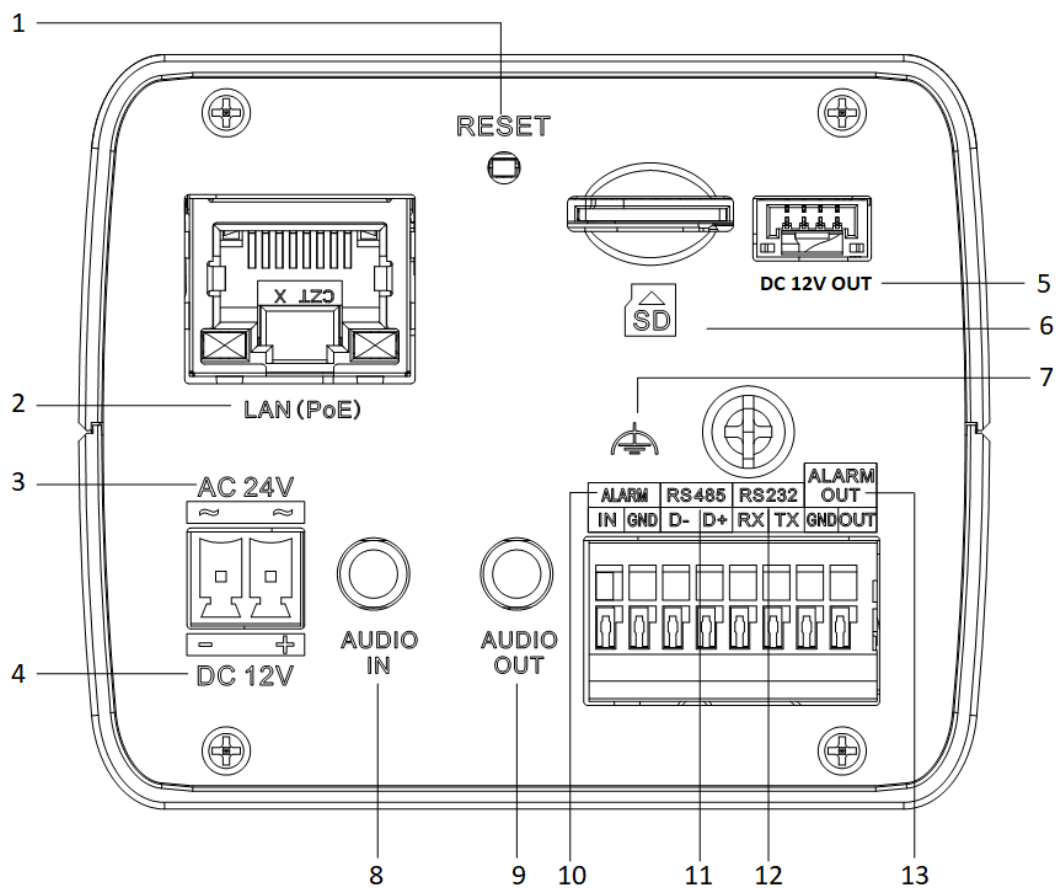

Safety	UL (UL 62368-1) CB (IEC 62368-1: 2014+A11) CE-LVD (EN 62368-1: 2014/A11: 2017) BIS (IS 13252 (Part 1): 2010/IEC 60950-1: 2005)
Environment	CE-RoHS (2011/65/EU) WEEE (2012/19/EU) Reach (Regulation (EC) No 1907/2006)

▪ Available Model

DS-2CD2821G0

▪ Physical Interface

No.	Description	No.	Description
1	RESET Button	8	AUDIO IN
2	LAN (PoE)	9	AUDIO OUT
3	AC 24 V	10	ALARM IN
4	DC 12 V	11	RS 485
5	DC 12 V OUT	12	RS 232
6	MicroSD Card Slot	13	ALARM OUT
7	Ground