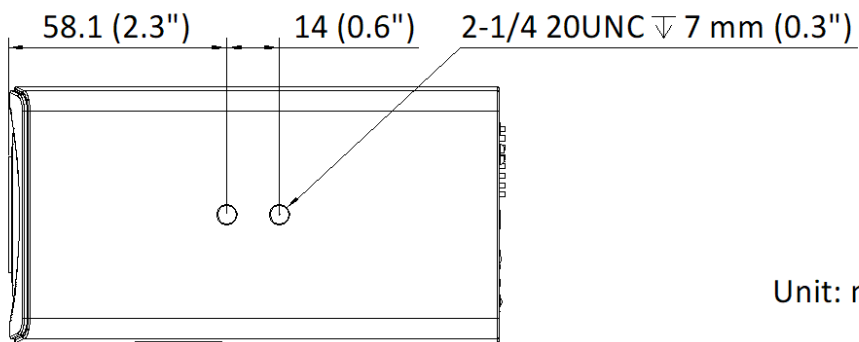

Dimension

Unit: mm (inch)

▪ **Accessory**

▪ **Optional**

DS-1292ZJ Wall Mount	TV0550D-4MPIR CS/C Mount Camera Lens	DS-1299ZJ Pendant Mount	TV2713D-6MPIR CS/C Mount Camera Lens	TV2710D-MPIR CS/C Mount Camera Lens
				