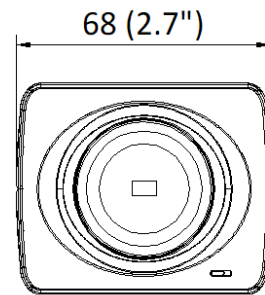

Dimension

Unit: mm (inch)

▪ **Accessory**

▪ **Optional**

DS-1292ZJ Wall Mount	TV0550D-4MPIR CS/C Mount Camera Lens	DS-1299ZJ Pendant Mount	TV2713D-6MPIR CS/C Mount Camera Lens	TV2710D-MPIR CS/C Mount Camera Lens
				