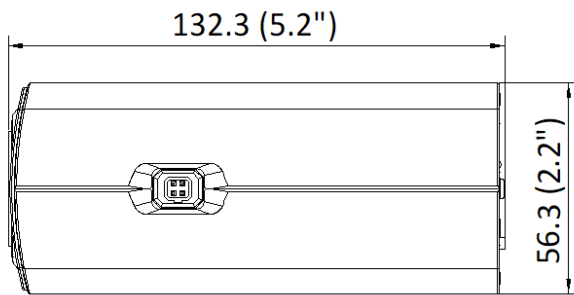

Dimension

Unit: mm (inch)

▪ **Accessory**

▪ **Optional**

DS-1292ZJ Wall Mount	TV0550D-4MPIR CS/C Mount Camera Lens	DS-1299ZJ Pendant Mount	TV2713D-6MPIR CS/C Mount Camera Lens	TV2710D-MPIR CS/C Mount Camera Lens
				