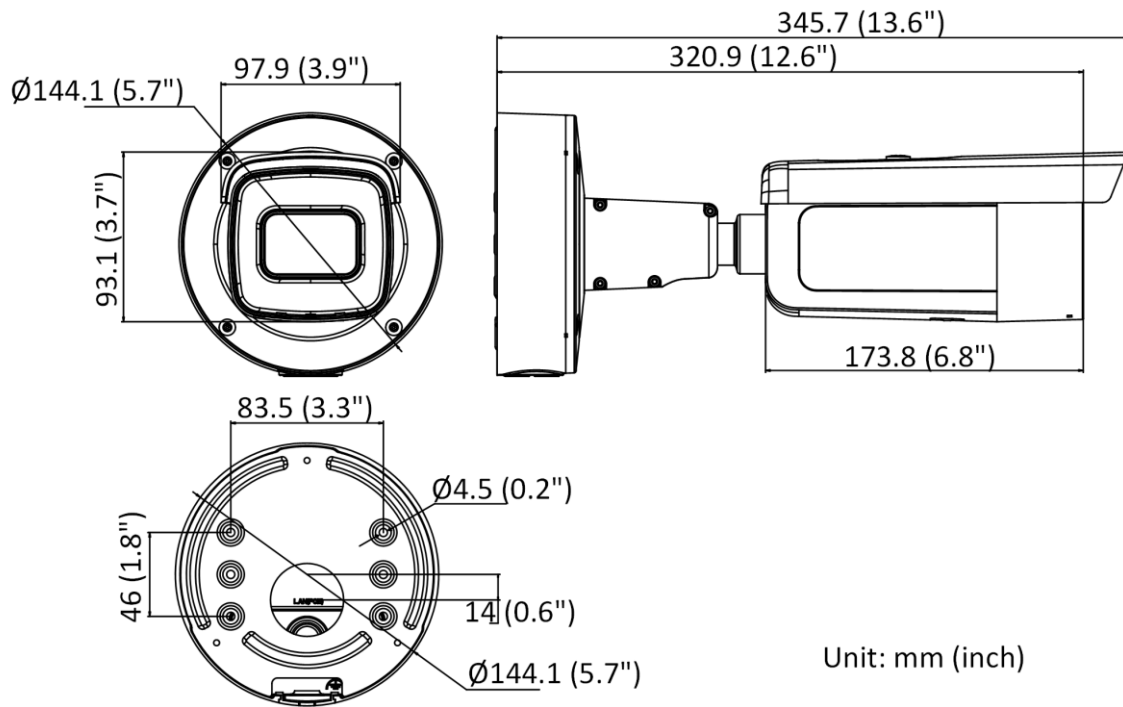

▪ **Available Model**

DS-2CD2686G2-IZSU/SL (2.8 to 12 mm)

▪ **Dimension**

▪ **Accessory**

▪ **Optional**

DS-1275ZJ-S-SUS Vertical Pole Mount	DS-2251ZJ Pendant Mount	DS-1476ZJ-SUS Corner Mount