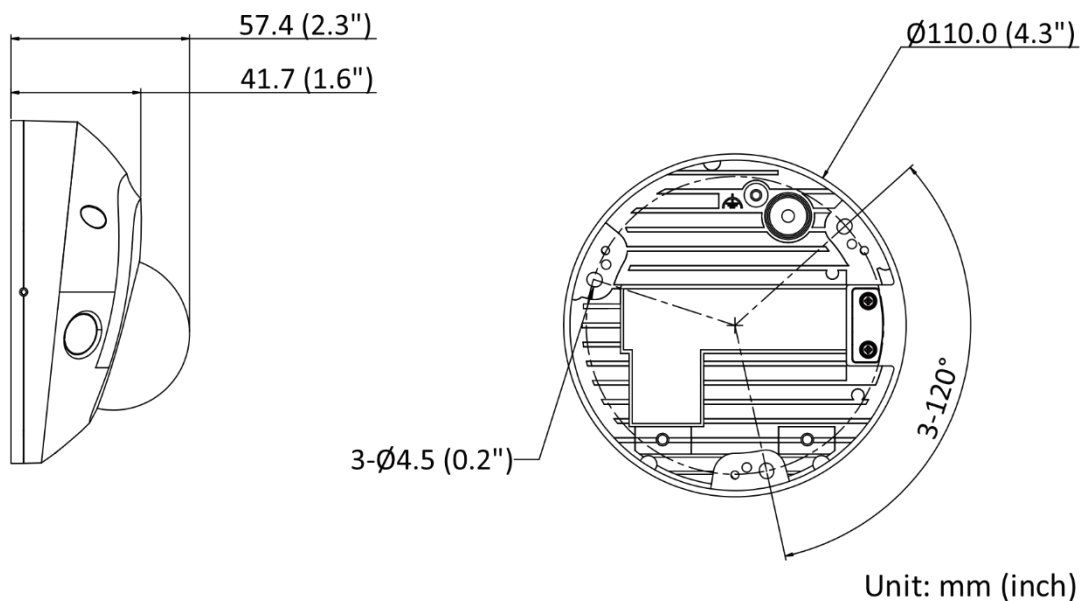

▪ **Typical Application**

Hikvision products are classified into three levels according to their anti-corrosion performance. Refer to the following description to choose for your using environment.

This model has NO SPECIFIC PROTECTION.

Level	Description
Top-level protection	Hikvision products at this level are equipped for use in areas where professional anti-corrosion protection is a must. Typical application scenarios include coastlines, docks, chemical plants, and more.
Moderate protection	Hikvision products at this level are equipped for use in areas with moderate anti-corrosion demands. Typical application scenarios include coastal areas about 2 kilometers (1.24 miles) away from coastlines, as well as areas affected by acid rain.
No specific protection	Hikvision products at this level are equipped for use in areas where no specific anti-corrosion protection is needed.

▪ **Dimension**