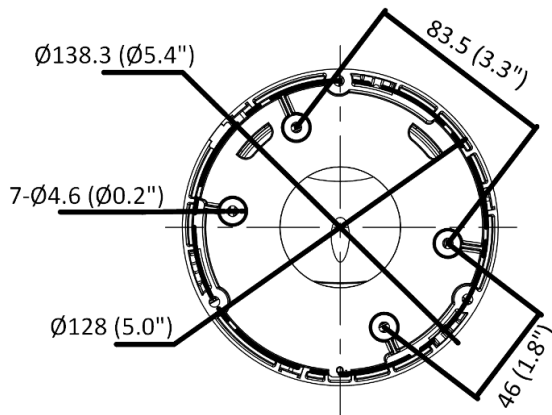

▪ **Available Model**

DS-2CD2346G2-ISU/SL (2.8/4/6 mm)

▪ **Dimension**

Unit: mm (inch)

▪ **Accessory**

▪ **Optional**

DS-1275ZJ-SUS Vertical Pole Mount	DS-1273ZJ-140B Wall Mount	DS-1273ZJ-140 Wall Mount	DS-1273ZJ-140(BLACK) Wall Mount	DS-1271ZJ-140 Pendant Mount
DS-1276ZJ-SUS Corner Mount	DS-1280ZJ-PT6 Junction Box