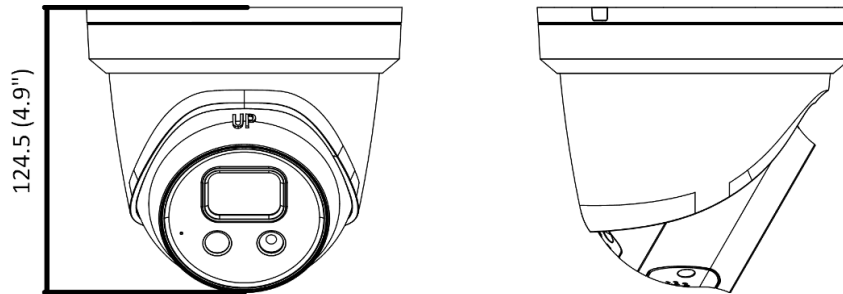

▪ **Available Model**

DS-2CD2346G2-ISU/SL (2.8/4/6 mm)

▪ **Dimension**

Unit: mm (inch)

▪ **Accessory**

▪ **Optional**

DS-1275ZJ-SUS Vertical Pole Mount	DS-1273ZJ-140B Wall Mount	DS-1273ZJ-140 Wall Mount	DS-1273ZJ-140(BLACK) Wall Mount	DS-1271ZJ-140 Pendant Mount
DS-1276ZJ-SUS Corner Mount	DS-1280ZJ-PT6 Junction Box