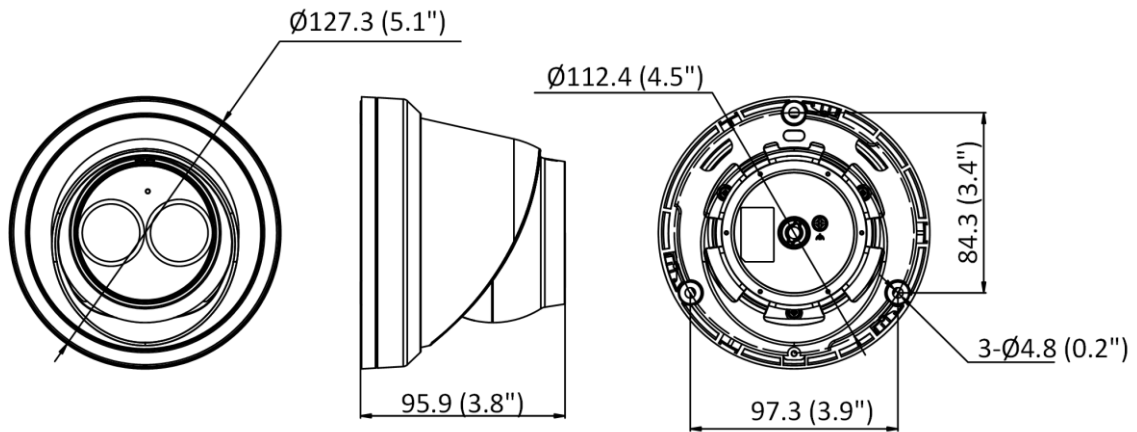

Unit: mm (inch)

▪ **Accessory**

▪ **Optional**

DS-1271ZJ-130-TRL Pendant Mount	DS-1276ZJ-SUS (Black) Corner Mount	DS-1281ZJ-M (Black) Inclined Ceiling Mount	DS-1275ZJ-SUS Vertical Pole Mount	DS-1271ZJ-130-TRL (Black) Pendant Mount
DS-1280ZJ-DM8 (Black) Junction Box	DS-1281ZJ-M Inclined ceiling mount	DS-1273ZJ-130B-TRL Wall mount	DS-1276ZJ-SUS Corner mount	DS-1275ZJ-SUS (Black) Vertical Pole Mount
DS-1273ZJ-130-TRL (Black) Wall Mount	DS-1280ZJ-DM8 Junction box	DS-1273ZJ-130-TRL Wall mount