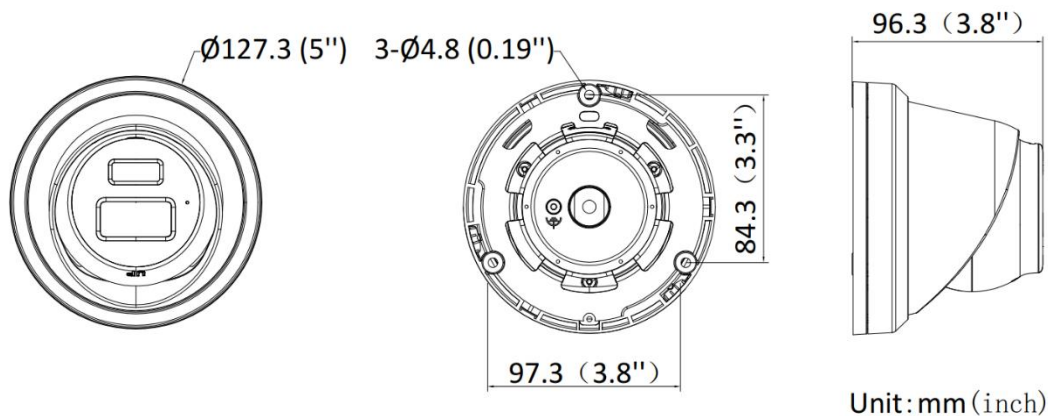

Level	Description
Top-level protection	Hikvision products at this level are equipped for use in areas where professional anti-corrosion protection is a must. Typical application scenarios include coastlines, docks, chemical plants, and more.
Moderate protection	Hikvision products at this level are equipped for use in areas with moderate anti-corrosion demands. Typical application scenarios include coastal areas about 2 kilometers (1.24 miles) away from coastlines, as well as areas affected by acid rain.
No specific protection	Hikvision products at this level are equipped for use in areas where no specific anti-corrosion protection is needed.

▪ **Dimension**

▪ **Accessory**

▪ **Optional**

DS-1273ZJ-130-TRL Wall Mount	DS-1271ZJ-130-TRL(Black) Pendant Mount	DS-1271ZJ-130-TRL Pendant Mount	DS-1273ZJ-130-TRL(Black) Wall Mount