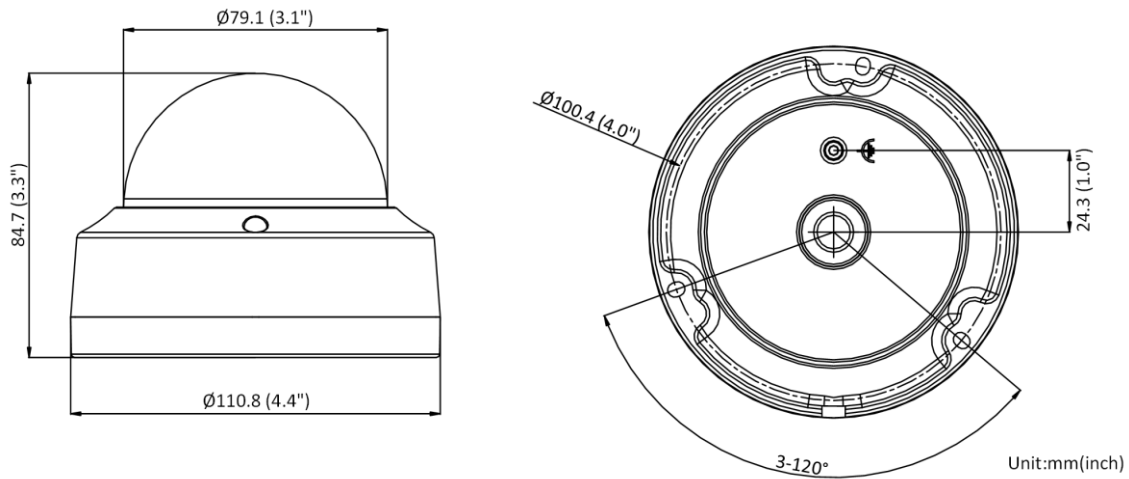

Moderate protection	Hikvision products at this level are equipped for use in areas with moderate anti-corrosion demands. Typical application scenarios include coastal areas about 2 kilometers (1.24 miles) away from coastlines, as well as areas affected by acid rain.
No specific protection	Hikvision products at this level are equipped for use in areas where no specific anti-corrosion protection is needed.

Dimension

Accessory

Optional

DS-1280ZJ-DM18 Junction Box	DS-1250ZJ Rain Shade	DS-1259ZJ Inclined Ceiling Mount	DS-1272ZJ-110 Wall Mount	DS-1272ZJ-110B Wall Mount
DS-1276ZJ-SUS Corner Mount	DS-1258ZJ Wall Mount	DS-1275ZJ-SUS Vertical Pole Mount	DS-1271ZJ-110 Pendant Mount