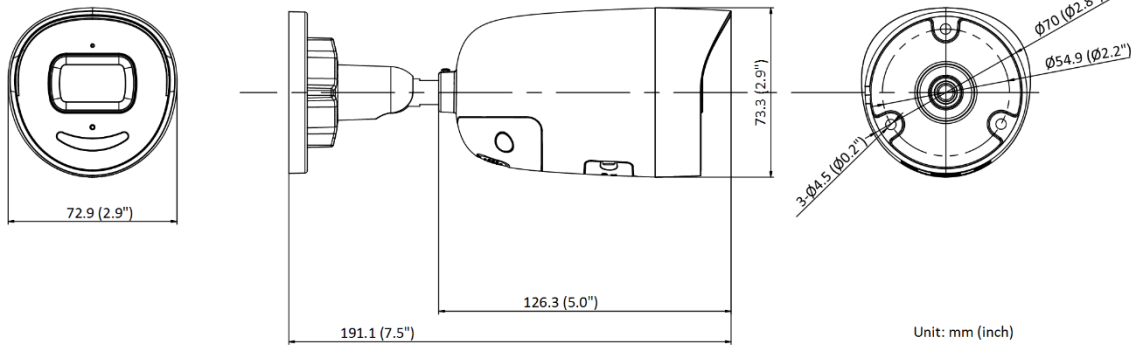

▪ **Dimension**