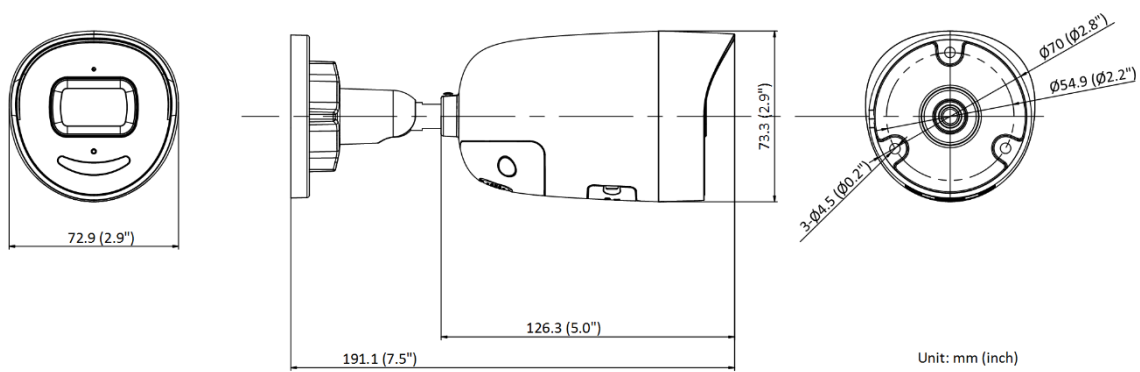

▪ Available Model

DS-2CD2046G2-IU/SL(2.8mm)(C)

DS-2CD2046G2-IU/SL(4mm)(C)

DS-2CD2046G2-IU/SL(6mm)(C)

▪ **Dimension**

▪ **Accessory**

▪ **Optional**

Headquarters