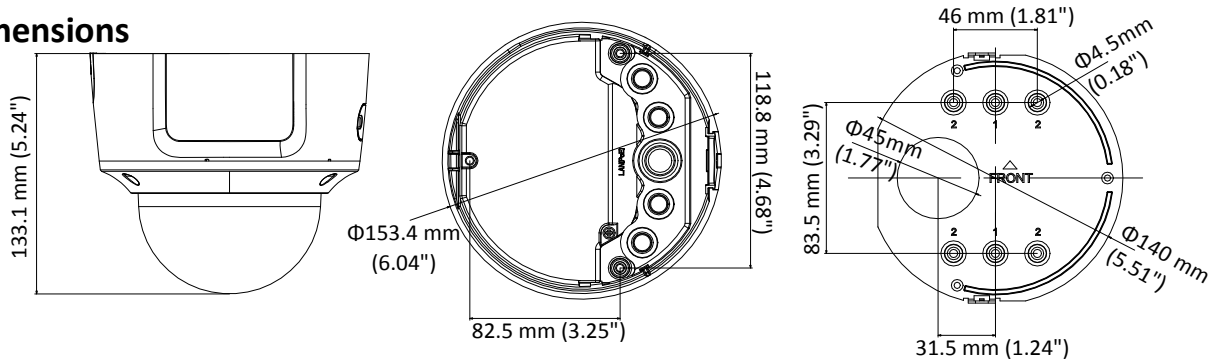

Available Model:

DS-2CD2785FWD-IZS

Dimensions

Accessories

DS-1475ZI-SUS
Vertical Pole Mount

DS-1476ZI-SUS
Corner Mount

Distributed by