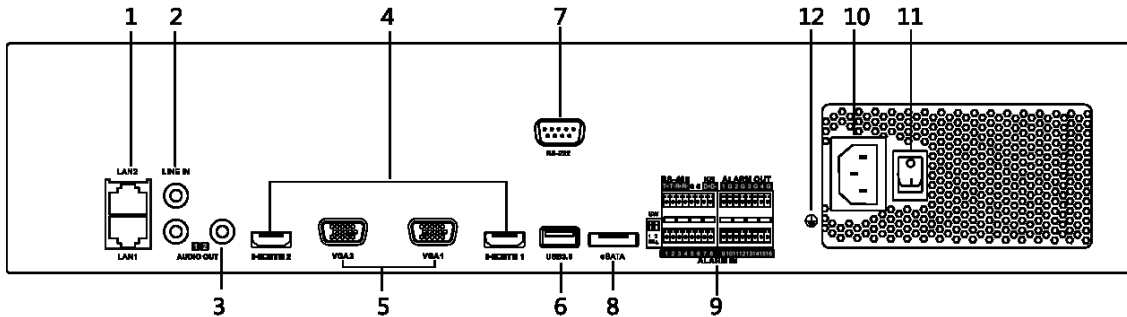

	ISUP 5.0
Network interface	2, RJ-45 10/100/1000 Mbps self-adaptive Ethernet interface
Interoperability	Profile S client
Network mode	Net Fault-Tolerance, Multi-address
RAID	
RAID Type	RAID0, RAID1, RAID5, RAID6, RAID10
Auxiliary interface	
Serial port	RS-232; RS-485; Keyboard
SATA	8 SATA interfaces
Capacity	Up to 10 TB capacity for each disk
eSATA	1 eSATA interface
Alarm in/out	16/4 (16/8 is optional)
USB interface	Front panel: 2 × USB 2.0; Rear panel: 1 × USB 3.0
General	
Power supply	100 to 240 VAC, 50 to 60 Hz
Total power	200 W
Consumption (without HDD)	≤ 70W
Working temperature	-10 to +55° C (+14 to +131° F)
Working humidity	10% to 90%
Dimension (W × D × H)	445 × 465 × 92 mm (17.5"× 18.3" × 3.6")
Weight (without HDD)	≤ 10 kg (22 lb)
Certification	
FCC	Part 15 Subpart B, ANSI C63.4
CE	EN 55032:2015, EN 61000-3-2, EN 61000-3-3, EN 50130-4

1: Facial recognition, perimeter protection, and video structuralization cannot be enabled at the same time. Enable one function will make the other two unavailable.

Dimension

scale/1:1;Unit/mm

Unit: mm

Physical Interface

No.	Description	No.	Description
1	LAN1/LAN2 Interface	7	RS-232 Interface
2	LINE IN	8	eSATA Interface
3	AUDIO OUT	9	Controller Port, Alarm In/Alarm Out
4	HDMI1/HDMI2 Interface	10	100 to 240 VAC power supply
5	VGA1/VGA2 Interface	11	Power Switch
6	USB 3.0 Interface	12	GND