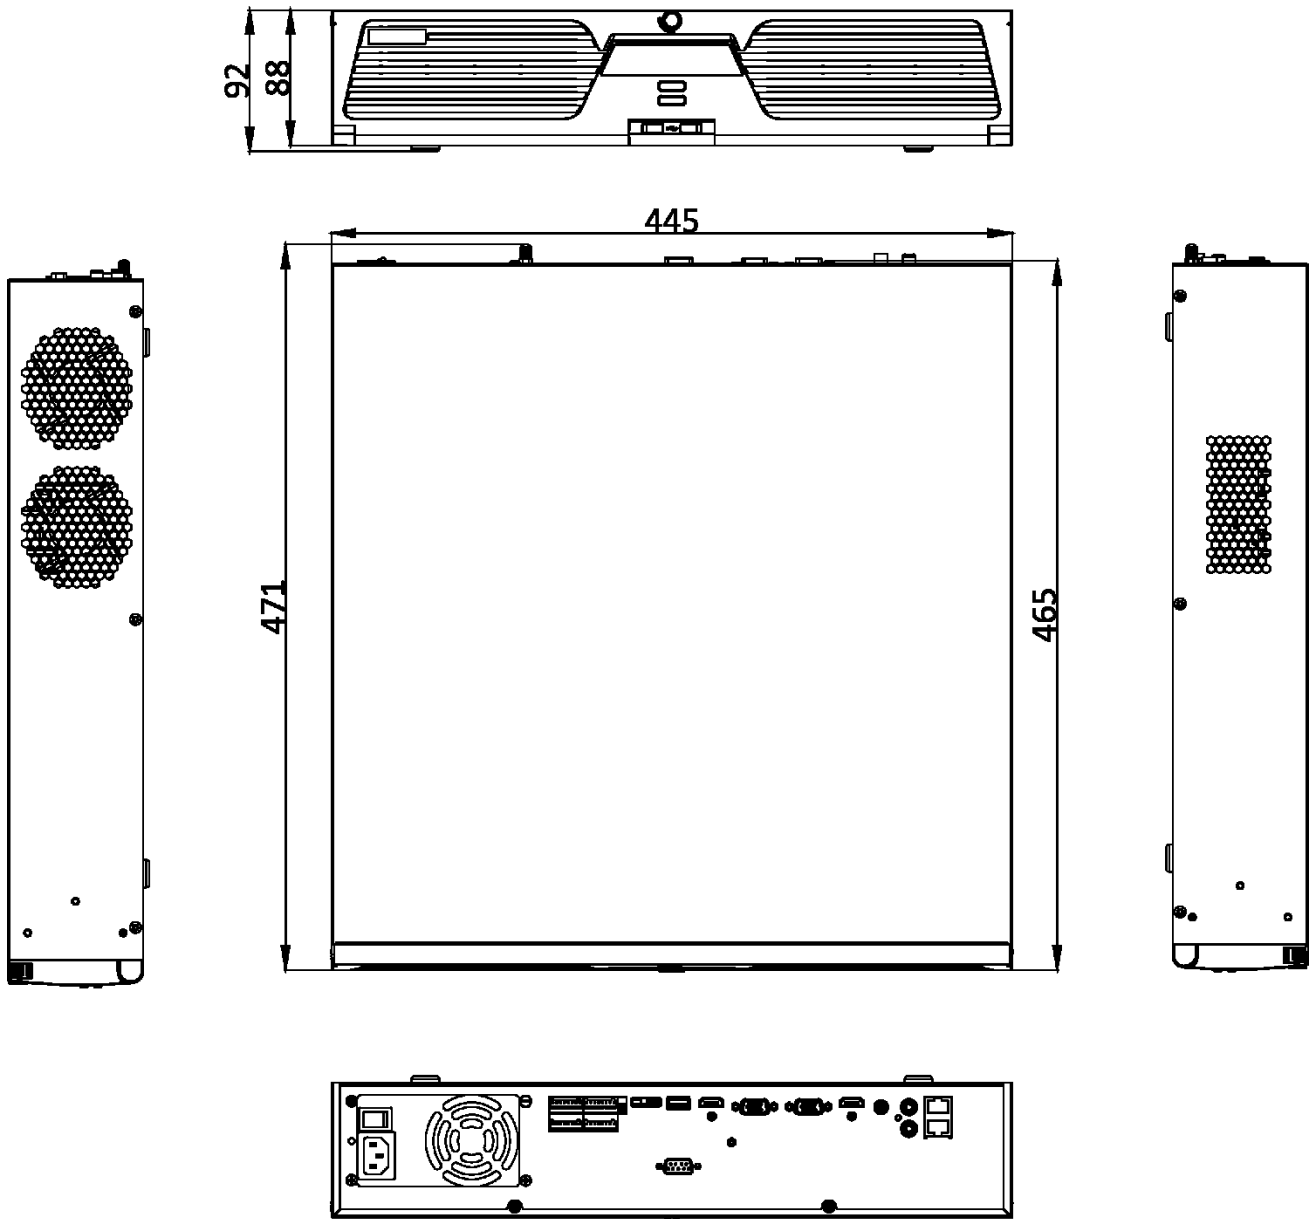

Dimension

scale/1:1;Unit/mm

Unit: mm