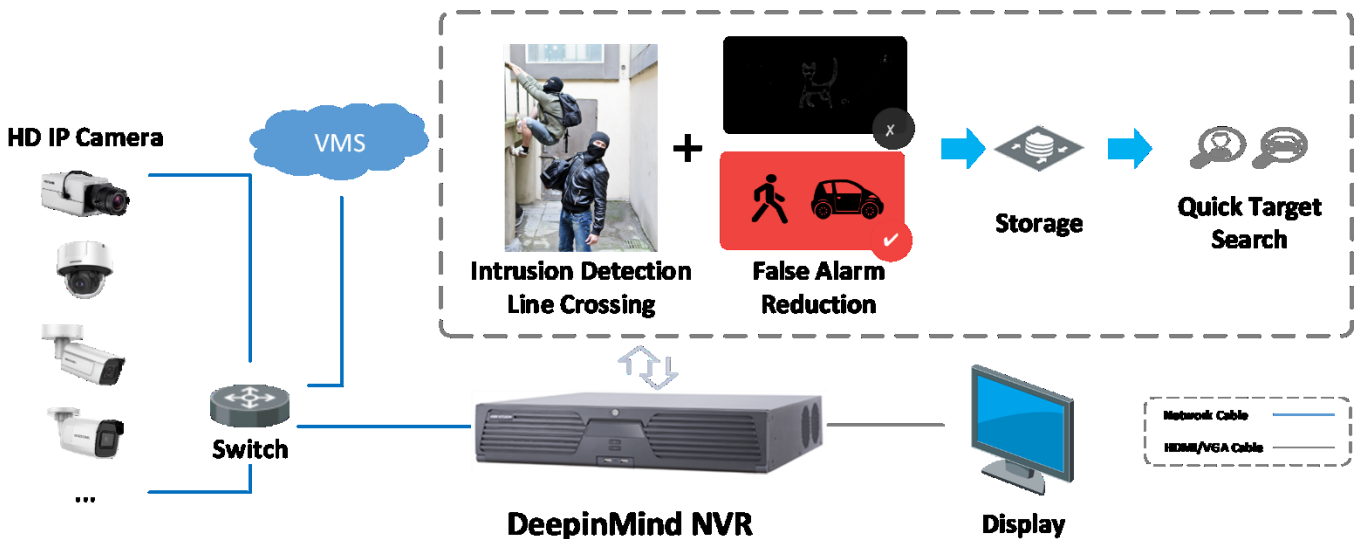

Smart & POS Function

- Support multiple VCA (Video Content Analytics) events
- Smart search for the selected area in the video, and smart playback to improve the playback efficiency
- POS information overlay on live view and playback
- POS triggered recording and alarm

Network & Ethernet Access

- 2 self-adaptive 10/100/1000 Mbps Ethernet interfaces
- Hik-Connect & DDNS (Dynamic Domain Name System) for easy network management 4 gigabit Ethernet SFP fiber interfaces

Typical Application

Facial Recognition and Face Picture Comparison

Modeling and analyzing face pictures captured by cameras. Realize list alarm and stranger alarm via face picture library. Search target people by picture and name features.

Perimeter Protection

Adopt deep learning algorithm to reduce false alarm, effectively reduces the false alarm caused by tree branches, leaves, shadow, light, vehicles, small animals, etc.

Video Structuralization