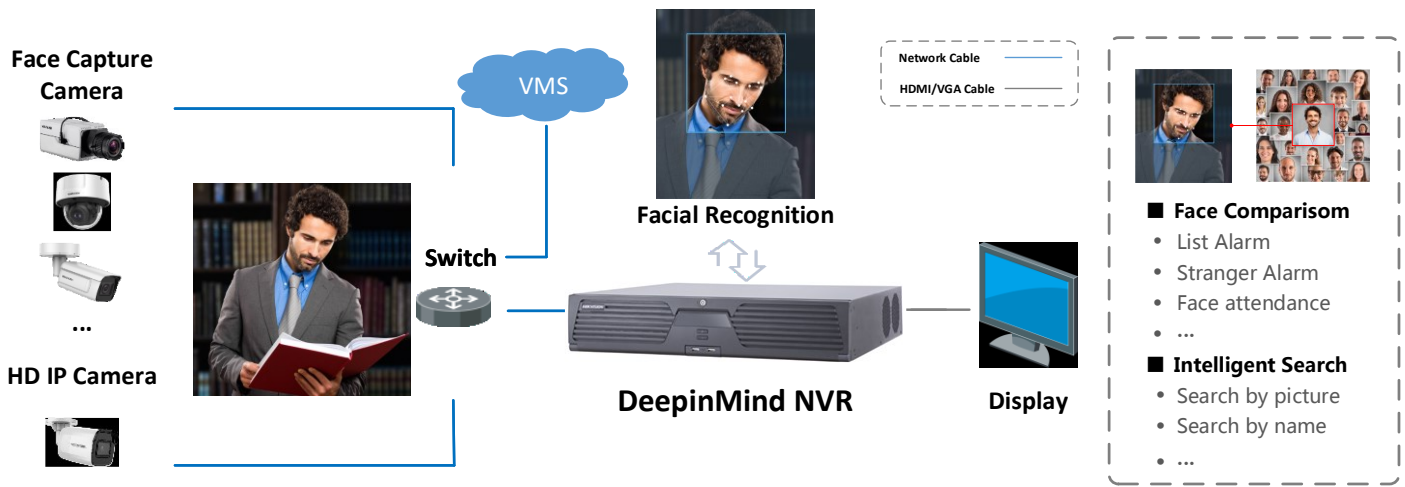

Network & Ethernet Access

- 2 self-adaptive 10/100/1000 Mbps Ethernet interfaces
- Hik-Connect & DDNS (Dynamic Domain Name System) for easy network management 4 gigabit Ethernet SFP fiber interfaces

Typical Application

Facial Recognition and Face Picture Comparison

Modeling and analyzing face pictures captured by cameras. Realize list alarm and stranger alarm via face picture library. Search target people by picture and name features.