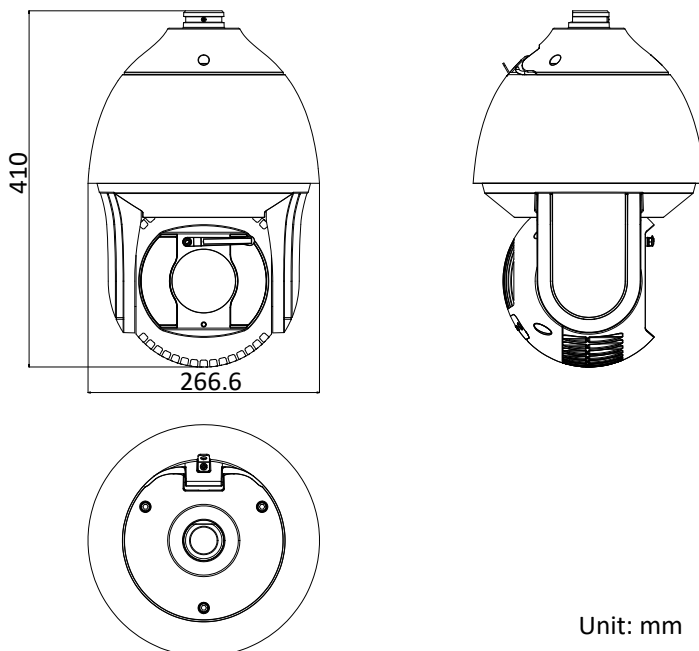

Power	24 VAC (Max. 60 W, including max. 18 W for IR and max. 6 W for heater) Hi-PoE (Max. 50 W, including max. 18 W for IR and max. 6 W for heater)
Working Temperature	Outdoor: -40°C to 70°C (-40°F to 158°F)
Working Humidity	≤ 90%
Protection Level	IP67 Standard, IK10 (only supported by camera without wiper), NEMA 4X, 6,000V Lightning Protection, Surge Protection and Voltage Transient Protection
Material	Metal
Dimensions	Φ 266.6 mm × 410 mm (Φ 10.50" × 16.14")
Weight	Approx. 8 kg (17.64 lb)

DORI

The DORI (detect, observe, recognize, identify) distance gives the general idea of the camera ability to distinguish persons or objects within its field of view.

It is calculated based on the camera sensor specification and the criteria given by EN 62676-4: 2015.

DORI	Detect	Observe	Recognize	Identify
Definition	25 px/m	63 px/m	125 px/m	250 px/m
Distance (Tele)	2786.2 m (9141.1 ft)	1105.6 m (3627.4 ft)	557.2 m (1828.2 ft)	278.6 m (914.1 ft)

Order Model

DS-2DF8442IX-AEL, without wiper, 24 VAC & Hi-PoE

DS-2DF8442IX-AELW, with wiper, 24 VAC & Hi-PoE

Dimensions

Unit: mm