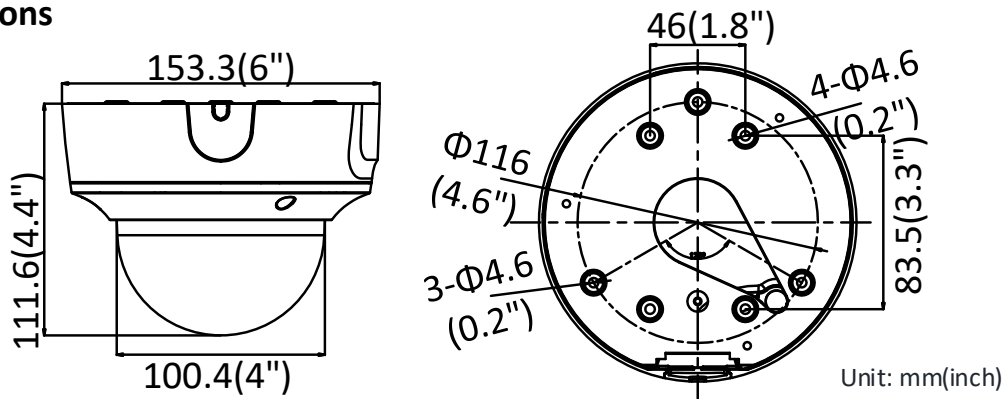

	browser
Target Cropping	No
Day/Night Switch	Day/Night/Auto/Schedule/Triggered by alarm in (-S)
Network	
Network Storage	Support Micro SD/SDHC/SDXC card (128G), local storage and NAS (NFS,SMB/CIFS), ANR
Alarm Trigger	Motion detection, video tampering, network disconnected, IP address conflict, illegal login, HDD full, HDD error
Protocols	TCP/IP, ICMP, HTTP, HTTPS, FTP, DHCP, DNS, DDNS, RTP, RTSP, RTCP, PPPoE, NTP, UPnP™, SMTP, SNMP, IGMP, 802.1X, QoS, IPv6, Bonjour
General Function	One-key reset, anti-flicker, three streams, heartbeat, mirror, password protection, privacy mask, watermark, IP address filter
Firmware Version	V5.5.60
API	ONVIF (PROFILE S, PROFILE G), ISAPI
Simultaneous Live View	Up to 6 channels
User/Host	Up to 32 users 3 levels: Administrator, Operator and User
Client	iVMS-4200, Hik-Connect, iVMS-5200, iVMS-4500
Web Browser	IE8+, Chrome 31.0-44, Firefox 30.0-51, Safari 8.0+
Interface	
Communication Interface	1 RJ45 10M/100M self-adaptive Ethernet port
Video Output	1Vp-p Composite Output(75Ω/BNC) (For adjustment only)
On-board storage	Built-in Micro SD/SDHC/SDXC slot, up to 128 GB
Reset Button	Yes
General	
Operating Conditions	-30 °C to +60 °C (-22 °F to +140 °F), Humidity 95% or less (non-condensing)
Power Supply	12 VDC ± 25%, terminal block PoE (802.3af, class 3)
Power Consumption and Current	12 VDC, 0.8A, max. 10W PoE (802.3af, 36V to 57V), 0.35A to 0.2A, max. 12W
Protection Level	IP67, IK10
Material	Metal
Dimensions	Camera: Φ 153.3 × 111.6mm (Φ 6" × 4.4")
Weight	Camera: Approx. 835g (1.8 lb.) With Package: Approx. 1305g (2.9 lb.)

Available Model:

DS-2CD3743G1-IZUHK (2.7 to 13.5 mm)

Dimensions

Accessories

DS-1471ZJ-155
Pendant Mount

DS-1473ZJ-155
Wall Mount

DS-1475ZJ-SUS
Vertical Pole Mount

DS-1476ZJ-SUS
Corner Mount