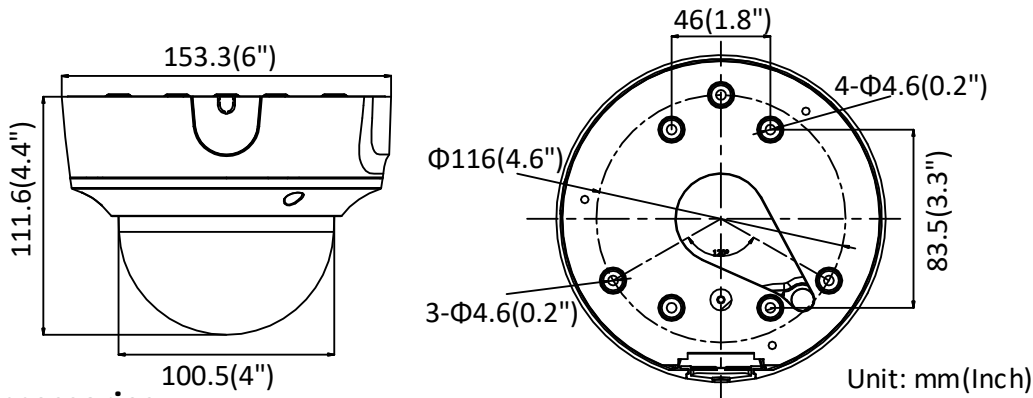

	browser
Target Cropping	No
Day/Night Switch	Day/Night/Auto/Schedule/Triggered by alarm in(-S)
Network	
Network Storage	Support Micro SD/SDHC/SDXC card (128G), local storage and NAS (NFS,SMB/CIFS), ANR
Alarm Trigger	Motion detection, video tampering, network disconnected, IP address conflict, illegal login, HDD full, HDD error
Protocols	TCP/IP, ICMP, HTTP, HTTPS, FTP, DHCP, DNS, DDNS, RTP, RTSP, RTCP, PPPoE, NTP, UPnP™, SMTP, SNMP, IGMP, 802.1X, QoS, IPv6, Bonjour
General Function	One-key reset, anti-flicker, three streams, heartbeat, mirror, password protection, privacy mask, watermark, IP address filter
Firmware Version	V5.5.60
API	ONVIF (PROFILE S, PROFILE G), ISAPI
Simultaneous Live View	Up to 6 channels
User/Host	Up to 32 users 3 levels: Administrator, Operator and User
Client	iVMS-4200, Hik-Connect, iVMS-5200, iVMS-4500
Web Browser	IE8+, Chrome 31.0-44, Firefox 30.0-51, Safari 8.0+
Interface	
Communication Interface	1 RJ45 10M/100M self-adaptive Ethernet port
Video Output	1Vp-p Composite Output(75Ω/BNC) (For adjustment only)
On-board storage	Built-in Micro SD/SDHC/SDXC slot, up to 128 GB
Reset Button	Yes
General	
Operating Conditions	-30 °C to +60 °C (-22 °F to +140 °F), Humidity 95% or less (non-condensing)
Power Supply	12 VDC ± 25%, terminal block PoE (802.3af, class 3)
Power Consumption and Current	12 VDC, 0.8A, max. 10W PoE (802.3af, 37V to 57V), 0.35A to 0.2A, max. 12W
Protection Level	IP67, IK10
Material	Metal
Dimensions	Camera: Φ 153.3 × 111.6mm (Φ 6" × 4.4")
Weight	Camera: Approx. 835g (1.8 lb.) With Package: Approx. 1305g (2.9 lb.)

Available Model:

DS-2CD3723G1-IZUHK (2.7 to 13.5 mm)

Dimensions

Accessories

DS-1471ZJ-155
Pendant Mount

DS-1473ZJ-155
Wall Mount

DS-1475ZJ-SUS
Vertical Pole Mount

DS-1476ZJ-SUS
Corner Mount