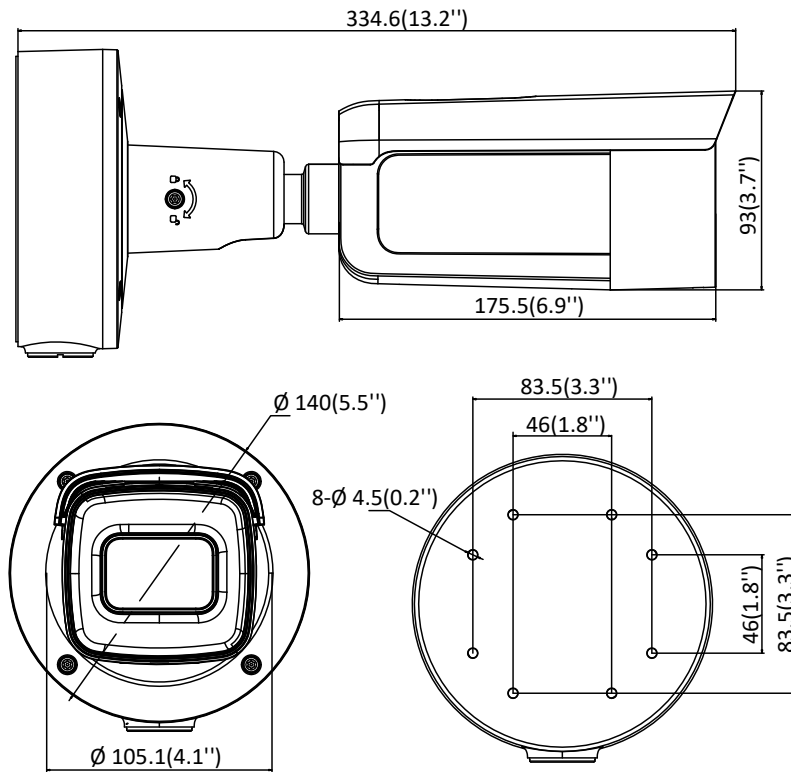

	browser
Target Cropping	No
Day/Night Switch	Day/Night/Auto/Schedule/Triggered by alarm in (-S)
<b>Network</b>	
Network Storage	Support Micro SD/SDHC/SDXC card (128G), local storage and NAS (NFS,SMB/CIFS), ANR
Alarm Trigger	Motion detection, video tampering, network disconnected, IP address conflict, illegal login, HDD full, HDD error
Protocols	TCP/IP, ICMP, HTTP, HTTPS, FTP, DHCP, DNS, DDNS, RTP, RTSP, RTCP, PPPoE, NTP, UPnP™, SMTP, SNMP, IGMP, 802.1X, QoS, IPv6, Bonjour
General Function	One-key reset, anti-flicker, three streams, heartbeat, mirror, password protection, privacy mask, watermark, IP address filter
Firmware Version	V5.5.60
API	ONVIF (PROFILE S, PROFILE G), ISAPI
Simultaneous Live View	Up to 6 channels
User/Host	Up to 32 users 3 levels: Administrator, Operator and User
Client	iVMS-4200, Hik-Connect, iVMS-5200, iVMS-4500
Web Browser	IE8+, Chrome 31.0-44, Firefox 30.0-51, Safari 8.0+
<b>Interface</b>	
Communication Interface	1 RJ45 10M/100M self-adaptive Ethernet port
Video Output	1Vp-p composite output(75Ω/BNC) (For adjustment only)
On-board storage	Built-in Micro SD/SDHC/SDXC slot, up to 128 GB
Reset Button	Yes
<b>General</b>	
Operating Conditions	-30 °C to +60 °C (-22 °F to +140 °F), Humidity 95% or less (non-condensing)
Power Supply	12 VDC ± 25%, terminal block PoE (802.3at, class 4)
Power Consumption and Current	12 VDC, 1.2A, max. 14.5W PoE (802.3at, 42.5V to 57V), 0.43A to 0.3A, max. 18W
Protection Level	IP67, IK10
Accessory	The junction box is included in the package
Material	Metal
Dimensions	Camera: Φ140 × 334.6 mm (Φ5.5"× 13.2")
Weight	Camera: 1300 g (2.9 lb.) With package: 2000 g (4.4 lb.)

## Available Model:

DS-2CD3643G1-IZUHK(2.7 to 13.5 mm)

**Dimensions**

**Accessories**

Distributed by

**DS-1475ZJ-SUS**  
Vertical Pole Mount

**DS-1476ZJ-SUS**  
Corner Mount

**DS-1275ZJ-S-SUS**  
Vertical Pole Mount