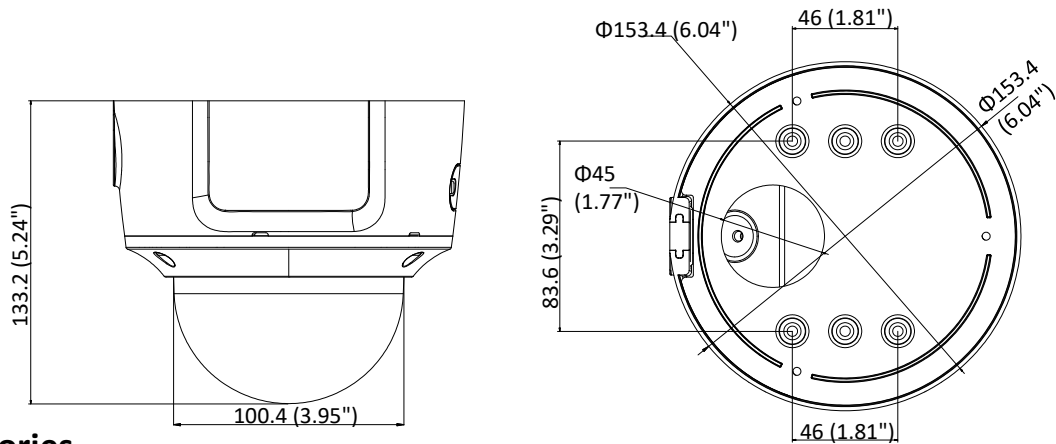

Protection Level	IP66, IK10
Material	Metal
Dimensions	Φ 153.4 × 133.2 mm (Φ 6.04" × 5.24")
Weight	Camera: Approx. 1330 g (2.9 lb.) With Package: Approx. 1800 g (4.0 lb.)

Available Model:

DS-2CD2723G0-IZS (2.8 to 12 mm)

Dimensions

Accessories

DS-1475ZJ-SUS
Vertical Pole Mount

DS-1476ZJ-SUS
Corner Mount